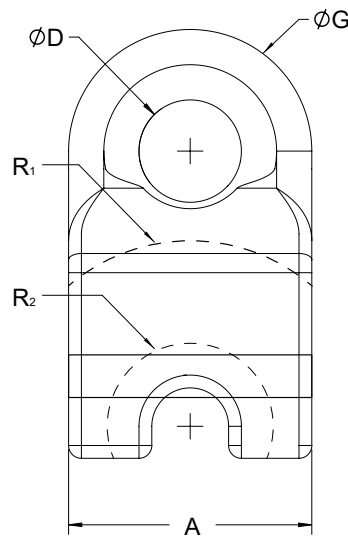

## Navsea 803-6397321

- Hot Dip Galvanized
- Custom Coatings Available

Model No.	For Use With Rope CRCMF	Proof Load (lbs)	Weight (lbs) Approx.	A	B	C	D	E	F	G	R <sub>1</sub>	R <sub>2</sub>
803-6397321-5-5.5	5 - 5.5	108,000	20	4-3/4	8-3/8	3-1/4	2	1-3/8	2	2-3/8	3-5/8	1-5/8
803-6397321-6-7	6 - 7	168,000	35	6-1/2	10-3/4	4	2-3/4	1-5/8	2-1/2	3	4-3/4	2-1/4
803-6397321-7.5-9	7.5 - 9	283,200	65	8-1/2	13-1/2	5	3-1/4	2-1/8	3-1/4	3-3/4	6-1/4	3
803-6397321-10	10	332,400	85	9	14	5-1/2	3-1/4	2-1/4	3-1/2	3-7/8	6-5/8	3-1/8
803-6397321-11-12	11 - 12	502,400	145	10	16-1/4	6-3/4	3-3/4	2-7/8	4-3/8	4-3/4	7-5/8	3-1/4
803-6397321-13-14	13 - 14	632,400	220	11-3/4	19	8	4-1/2	3-3/8	5	5-5/8	8-3/4	3-3/4

All dimensions are in inches and are subject to change.