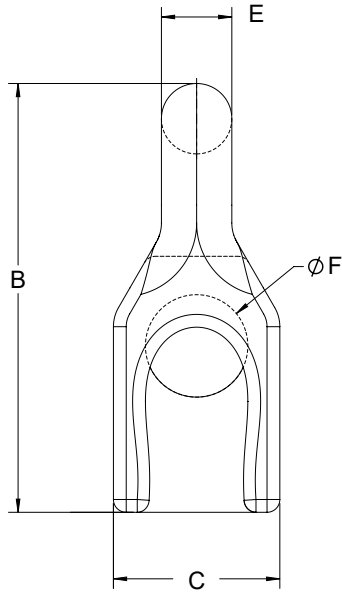

## Navsea 803-6397321

- Hot Dip Galvanized
- Custom Coatings Available

Model No.	For Use With Rope CRCMF	Proof Load (lbs)	Weight (lbs) Approx.	A	B	C	D	E	F	G	R <sub>1</sub>	R <sub>2</sub>
803-6397321-5-5.5	5 - 5.5	108,000	20	4-3/4	8-3/8	3-1/4	2	1-3/8	2	2-3/8	3-5/8	1-5/8
803-6397321-6-7	6 - 7	168,000	35	6-1/2	10-3/4	4	2-3/4	1-5/8	2-1/2	3	4-3/4	2-1/4
803-6397321-7.5-9	7.5 - 9	283,200	65	8-1/2	13-1/2	5	3-1/4	2-1/8	3-1/4	3-3/4	6-1/4	3
803-6397321-10	10	332,400	85	9	14	5-1/2	3-1/4	2-1/4	3-1/2	3-7/8	6-5/8	3-1/8
803-6397321-11-12	11 - 12	502,400	145	10	16-1/4	6-3/4	3-3/4	2-7/8	4-3/8	4-3/4	7-5/8	3-1/4
803-6397321-13-14	13 - 14	632,400	220	11-3/4	19	8	4-1/2	3-3/8	5	5-5/8	8-3/4	3-3/4

All dimensions are in inches and are subject to change.