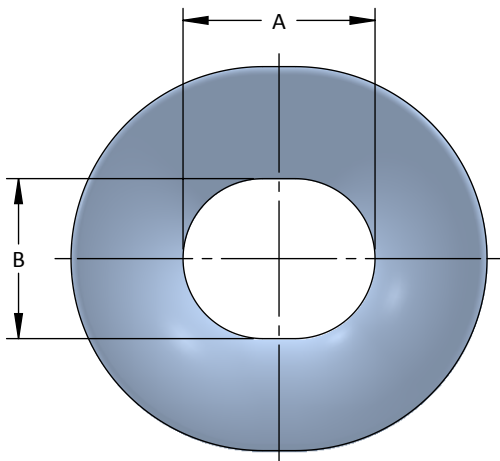

## Panama Chocks, Bulwark Mount

- Custom Coatings Available
- Custom Materials Available

Model No.	SIZE A x B	C	D	E	F	G
S354	12 x 10	24	20	26	14	2
S344	14 x 10	24	20	28	14	1 1/2
S356	16 x 10	29 1/2	20	31 1/2	14	2

All dimensions are in inches and are subject to change.