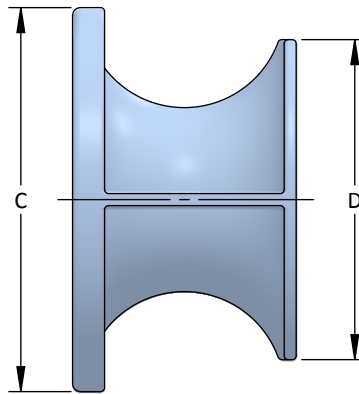

## Panama Chocks, Bulwark Mount

- Custom Coatings Available
- Custom Materials Available

Model No.	SIZE A x B	C	D	E	F	G
S354	12 x 10	24	20	26	14	2
S344	14 x 10	24	20	28	14	1 1/2
S356	16 x 10	29 1/2	20	31 1/2	14	2

All dimensions are in inches and are subject to change.