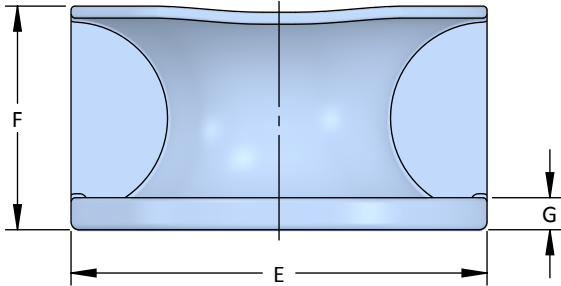

## Panama Chocks, Bulwark Mount

- Custom Coatings Available
- Custom Materials Available

Model No.	SIZE A x B	C	D	E	F	G
S354	12 x 10	24	20	26	14	2
S344	14 x 10	24	20	28	14	1 1/2
S356	16 x 10	29 1/2	20	31 1/2	14	2

All dimensions are in inches and are subject to change.