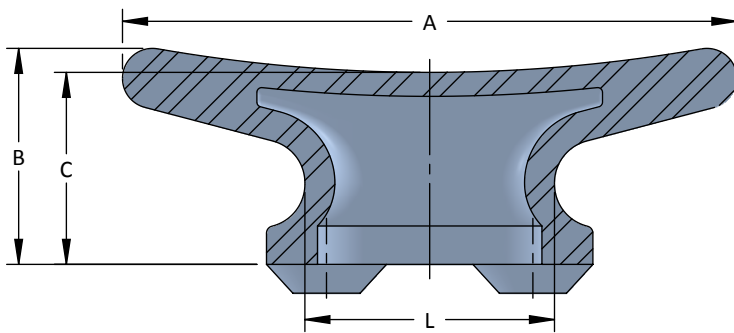

Dock Cleats

Dock Cleats (Hollow Type)

- Anchor Bolts and Hardware Available
- Custom Materials Available
- Custom Coatings Available

Model No.	A	B	C	D	E	F	G	H	I	J	K	L	No. of Bolts
S1226	12	4-3/8	3-3/4	2	3/4	1-1/4	2-7/16	7-1/2	1-1/8	2-1/16	1-13/16	4-13/16	4
S1227	14	5	4-3/8	2-3/8	3/4	1-1/4	2-7/16	7-1/2	5/8	1-1/2	1-13/16	5-1/2	4
S1228	16	5-5/8	5	2-3/4	1	1-3/4	2-11/16	8-1/2	1-1/8	1-3/4	1-3/4	6-1/2	4
S1229	24	8-1/2	7-1/4	4	1-1/4	2-1/4	4-1/16	13	1-3/8	2	2	9-5/8	4
S1159	30	10-1/2	9	5	1-1/2	2-3/4	5	16	1-5/8	3-1/2	3-1/2	12	4
S1160	36	12-5/8	10-7/8	6	1-3/4	3-1/4	6	19-1/2	2	3-7/8	3-7/8	14-1/2	4
S1279	42	14-3/4	12-5/8	7	2	3-3/4	7	22-1/2	2-1/8	4-1/2	4-1/2	16-7/8	4
S1280	48	16-7/8	14-1/2	8	2-1/4	4-1/4	8	25-5/8	2-1/2	4-3/4	4-3/4	19-1/4	4

All dimensions are in inches and are subject to change.