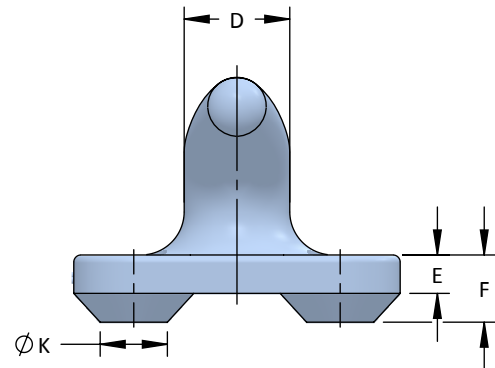

Dock Cleats

Dock Cleats (Hollow Type)

- Anchor Bolts and Hardware Available
- Custom Materials Available
- Custom Coatings Available

Model No.	A	B	C	D	E	F	G	H	I	J	K	L	No. of Bolts
S1226	12	4-3/8	3-3/4	2	3/4	1-1/4	2-7/16	7-1/2	1-1/8	2-1/16	1-13/16	4-13/16	4
S1227	14	5	4-3/8	2-3/8	3/4	1-1/4	2-7/16	7-1/2	5/8	1-1/2	1-13/16	5-1/2	4
S1228	16	5-5/8	5	2-3/4	1	1-3/4	2-11/16	8-1/2	1-1/8	1-3/4	1-3/4	6-1/2	4
S1229	24	8-1/2	7-1/4	4	1-1/4	2-1/4	4-1/16	13	1-3/8	2	2	9-5/8	4
S1159	30	10-1/2	9	5	1-1/2	2-3/4	5	16	1-5/8	3-1/2	3-1/2	12	4
S1160	36	12-5/8	10-7/8	6	1-3/4	3-1/4	6	19-1/2	2	3-7/8	3-7/8	14-1/2	4
S1279	42	14-3/4	12-5/8	7	2	3-3/4	7	22-1/2	2-1/8	4-1/2	4-1/2	16-7/8	4
S1280	48	16-7/8	14-1/2	8	2-1/4	4-1/4	8	25-5/8	2-1/2	4-3/4	4-3/4	19-1/4	4

All dimensions are in inches and are subject to change.