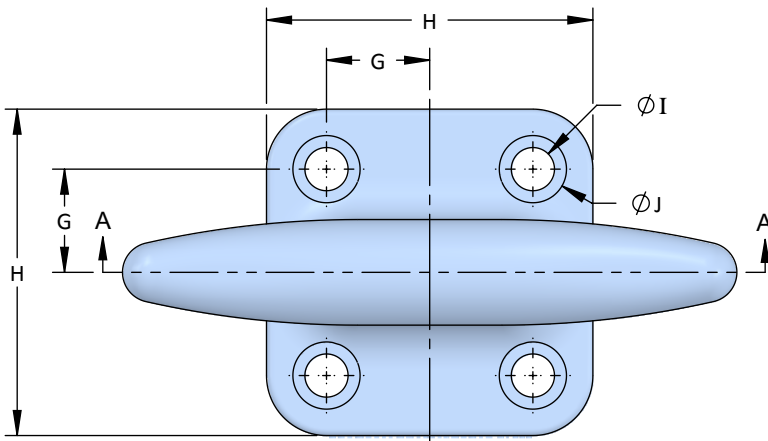

Dock Cleats

Dock Cleats (Hollow Type)

- Anchor Bolts and Hardware Available
- Custom Materials Available
- Custom Coatings Available

Model No.	A	B	C	D	E	F	G	H	I	J	K	L	No. of Bolts
S1226	12	4-3/8	3-3/4	2	3/4	1-1/4	2-7/16	7-1/2	1-1/8	2-1/16	1-13/16	4-13/16	4
S1227	14	5	4-3/8	2-3/8	3/4	1-1/4	2-7/16	7-1/2	5/8	1-1/2	1-13/16	5-1/2	4
S1228	16	5-5/8	5	2-3/4	1	1-3/4	2-11/16	8-1/2	1-1/8	1-3/4	1-3/4	6-1/2	4
S1229	24	8-1/2	7-1/4	4	1-1/4	2-1/4	4-1/16	13	1-3/8	2	2	9-5/8	4
S1159	30	10-1/2	9	5	1-1/2	2-3/4	5	16	1-5/8	3-1/2	3-1/2	12	4
S1160	36	12-5/8	10-7/8	6	1-3/4	3-1/4	6	19-1/2	2	3-7/8	3-7/8	14-1/2	4
S1279	42	14-3/4	12-5/8	7	2	3-3/4	7	22-1/2	2-1/8	4-1/2	4-1/2	16-7/8	4
S1280	48	16-7/8	14-1/2	8	2-1/4	4-1/4	8	25-5/8	2-1/2	4-3/4	4-3/4	19-1/4	4

All dimensions are in inches and are subject to change.