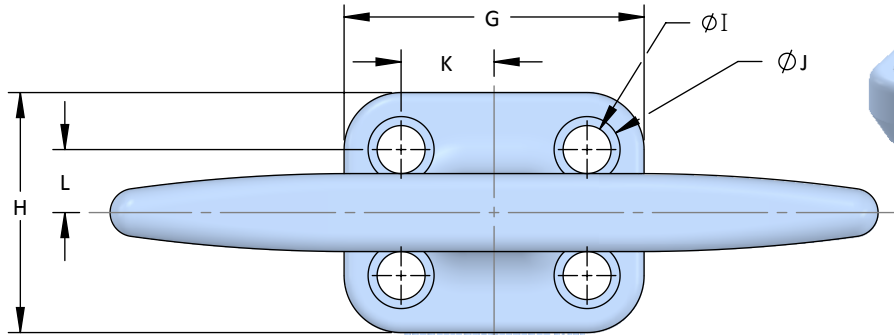

Dock Cleats

Dock Cleats

- Anchor Bolts and Hardware Available
- Custom Materials Available
- Custom Coatings Available

Model No.	A	B	C	D	E	F	G	H	I	J	K	L	M	N	No. of Bolts
S1157	10	3-7/8	3	1	1/2	1	5-3/4	4	3/4	1-5/16	1-7/8	1	1-1/2	2-1/2	4
S1151	12	4	3-5/16	1-1/2	3/4	1-1/4	6	4-1/2	3/4	1-5/16	1-15/16	1-3/16	1-9/16	2-5/8	4
S1252	16	4-7/16	4	1-5/8	7/8	1-1/2	6-1/4	5	1	1-3/8	1-15/16	1-5/16	1-9/16	2-3/4	4
S1253	24	5-1/2	4-5/8	1-7/8	1	1-7/8	7-3/4	6-1/4	1-1/4	1-7/8	2-3/8	1-5/8	2	3	4
S1253A	26	6-1/4	5-1/4	2-5/16	1-1/8	2	8	7	1-1/4	2	2-3/8	1-7/8	2	3-1/2	4
S1254	30	6-3/4	5-3/4	2-5/16	1-1/4	2-1/4	9-1/2	8	1-1/2	2-1/4	2-3/4	2	2-1/4	3-3/4	4
S1255	36	8-1/4	6-3/4	2-1/2	1-3/8	2-3/8	12-1/2	8-3/4	1-5/8	2-3/8	2	2-1/8	3	4-1/4	4

All dimensions are in inches and are subject to change.