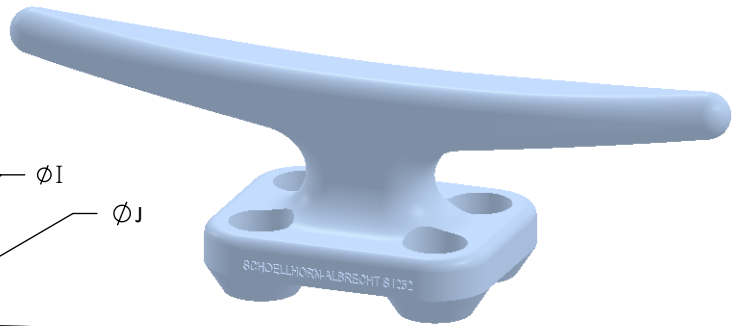

Dock Cleats

Dock Cleats

- Anchor Bolts and Hardware Available
- Custom Materials Available
- Custom Coatings Available

Model No.	A	B	C	D	E	F	G	H	I	J	K	L	M	N	No. of Bolts
S1157	10	3-7/8	3	1	1/2	1	5-3/4	4	3/4	1-5/16	1-7/8	1	1-1/2	2-1/2	4
S1151	12	4	3-5/16	1-1/2	3/4	1-1/4	6	4-1/2	3/4	1-5/16	1-15/16	1-3/16	1-9/16	2-5/8	4
S1252	16	4-7/16	4	1-5/8	7/8	1-1/2	6-1/4	5	1	1-3/8	1-15/16	1-5/16	1-9/16	2-3/4	4
S1253	24	5-1/2	4-5/8	1-7/8	1	1-7/8	7-3/4	6-1/4	1-1/4	1-7/8	2-3/8	1-5/8	2	3	4
S1253A	26	6-1/4	5-1/4	2-5/16	1-1/8	2	8	7	1-1/4	2	2-3/8	1-7/8	2	3-1/2	4
S1254	30	6-3/4	5-3/4	2-5/16	1-1/4	2-1/4	9-1/2	8	1-1/2	2-1/4	2-3/4	2	2-1/4	3-3/4	4
S1255	36	8-1/4	6-3/4	2-1/2	1-3/8	2-3/8	12-1/2	8-3/4	1-5/8	2-3/8	2	2-1/8	3	4-1/4	4

All dimensions are in inches and are subject to change.