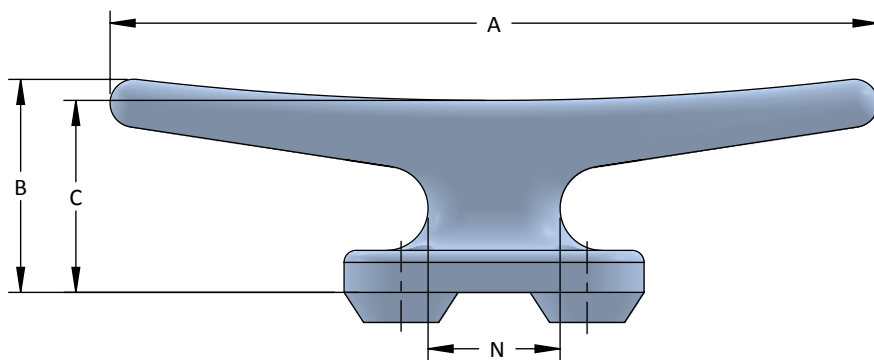

Dock Cleats

Dock Cleats

- Anchor Bolts and Hardware Available
- Custom Materials Available
- Custom Coatings Available

Model No.	A	B	C	D	E	F	G	H	I	J	K	L	M	N	No. of Bolts
S1157	10	3-7/8	3	1	1/2	1	5-3/4	4	3/4	1-5/16	1-7/8	1	1-1/2	2-1/2	4
S1151	12	4	3-5/16	1-1/2	3/4	1-1/4	6	4-1/2	3/4	1-5/16	1-15/16	1-3/16	1-9/16	2-5/8	4
S1252	16	4-7/16	4	1-5/8	7/8	1-1/2	6-1/4	5	1	1-3/8	1-15/16	1-5/16	1-9/16	2-3/4	4
S1253	24	5-1/2	4-5/8	1-7/8	1	1-7/8	7-3/4	6-1/4	1-1/4	1-7/8	2-3/8	1-5/8	2	3	4
S1253A	26	6-1/4	5-1/4	2-5/16	1-1/8	2	8	7	1-1/4	2	2-3/8	1-7/8	2	3-1/2	4
S1254	30	6-3/4	5-3/4	2-5/16	1-1/4	2-1/4	9-1/2	8	1-1/2	2-1/4	2-3/4	2	2-1/4	3-3/4	4
S1255	36	8-1/4	6-3/4	2-1/2	1-3/8	2-3/8	12-1/2	8-3/4	1-5/8	2-3/8	2	2-1/8	3	4-1/4	4

All dimensions are in inches and are subject to change.