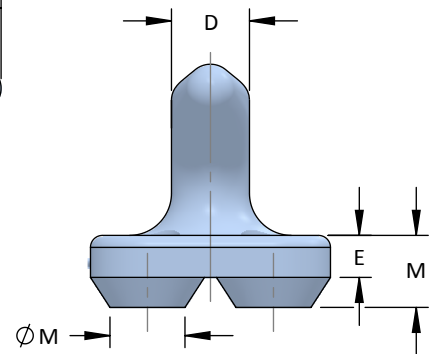

Dock Cleats

Dock Cleats

- Anchor Bolts and Hardware Available
- Custom Materials Available
- Custom Coatings Available

Model No.	A	B	C	D	E	F	G	H	I	J	K	L	M	N	No. of Bolts
S1157	10	3-7/8	3	1	1/2	1	5-3/4	4	3/4	1-5/16	1-7/8	1	1-1/2	2-1/2	4
S1151	12	4	3-5/16	1-1/2	3/4	1-1/4	6	4-1/2	3/4	1-5/16	1-15/16	1-3/16	1-9/16	2-5/8	4
S1252	16	4-7/16	4	1-5/8	7/8	1-1/2	6-1/4	5	1	1-3/8	1-15/16	1-5/16	1-9/16	2-3/4	4
S1253	24	5-1/2	4-5/8	1-7/8	1	1-7/8	7-3/4	6-1/4	1-1/4	1-7/8	2-3/8	1-5/8	2	3	4
S1253A	26	6-1/4	5-1/4	2-5/16	1-1/8	2	8	7	1-1/4	2	2-3/8	1-7/8	2	3-1/2	4
S1254	30	6-3/4	5-3/4	2-5/16	1-1/4	2-1/4	9-1/2	8	1-1/2	2-1/4	2-3/4	2	2-1/4	3-3/4	4
S1255	36	8-1/4	6-3/4	2-1/2	1-3/8	2-3/8	12-1/2	8-3/4	1-5/8	2-3/8	2	2-1/8	3	4-1/4	4

All dimensions are in inches and are subject to change.