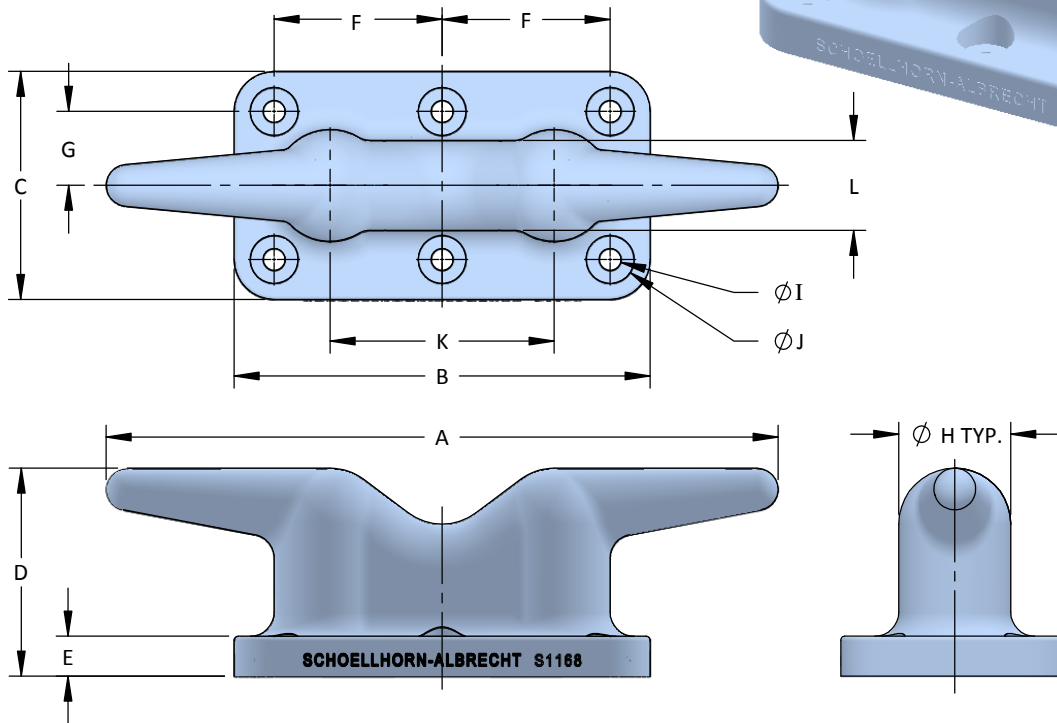

Dock Cleats

6 Bolt Dock Cleats

- Anchor Bolts and Hardware Available
- Custom Coatings Available
- Custom Materials Available

Model No.	A	B	C	D	E	F	G	H	I	J	K	L	No. of Bolts
S1092	24	15-1/2	9-1/2	8	2	6-1/16	3-1/16	4	1-1/8	2-3/8	8	3	6
S1178	30	19-1/2	12	10	2-1/2	8	4-1/4	5	1-1/8	2-3/8	10	3-3/4	6
S1164	36	23	12-1/4	11-1/2	2-1/4	9	4	7	1-1/2	3-1/4	11	4-1/2	6
S1168	42	26	14-1/4	13	2-1/2	10-1/2	4-5/8	7	1-3/8	3	14	5-1/2	6
S1170	48	29-3/4	15-1/8	13-3/4	2-1/2	12-3/8	5-1/16	8	1-3/8	3	16	6	6
S1195	54	33-1/4	16-1/2	15-1/4	2-3/4	13-7/8	5-1/2	9	1-3/4	3-1/2	18	6-1/2	6

All dimensions are in inches and are subject to change.