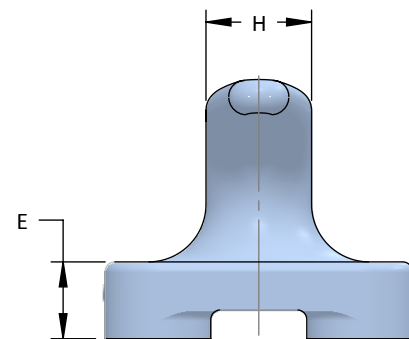

Dock Cleat

Dock Cleat

- Anchor Bolts and Hardware Available
- Custom Materials
- Custom Coatings

Model No.	A	B	C	D	E	F	G	H	I	J	K	L	M	No. of Bolts
S1162	18	11	8	6-3/4	2	4-1/8	2-5/8	2-3/4	1	2	5	6-3/8	3/4	4

All dimensions are in inches and are subject to change.