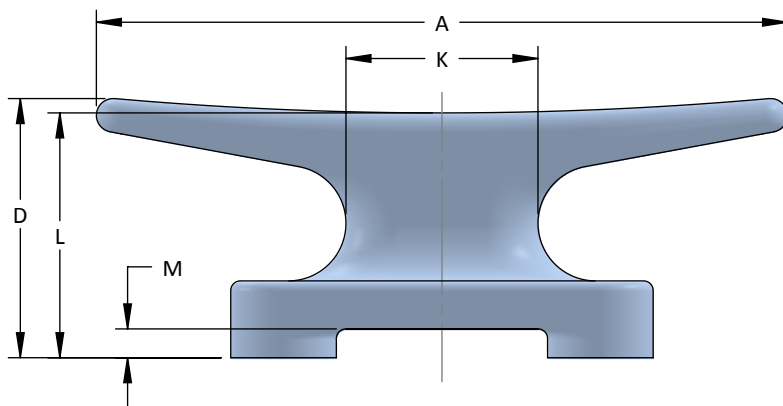

Dock Cleat

Dock Cleat

- Anchor Bolts and Hardware Available
- Custom Materials
- Custom Coatings

Model No.	A	B	C	D	E	F	G	H	I	J	K	L	M	No. of Bolts
S1162	18	11	8	6-3/4	2	4-1/8	2-5/8	2-3/4	1	2	5	6-3/8	3/4	4

All dimensions are in inches and are subject to change.