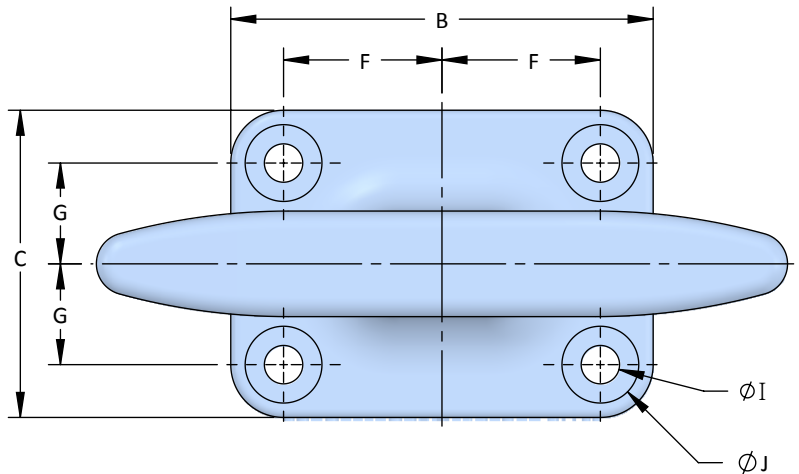

Dock Cleat

Dock Cleat

- Anchor Bolts and Hardware Available
- Custom Materials
- Custom Coatings

Model No.	A	B	C	D	E	F	G	H	I	J	K	L	M	No. of Bolts
S1162	18	11	8	6-3/4	2	4-1/8	2-5/8	2-3/4	1	2	5	6-3/8	3/4	4

All dimensions are in inches and are subject to change.