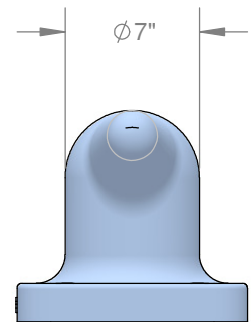

Dock Cleats

8 Bolt Dock Cleats

- Anchor Bolts and Hardware Available
- Custom Coatings Available
- Custom Materials Available

All dimensions are in inches and are subject to change.