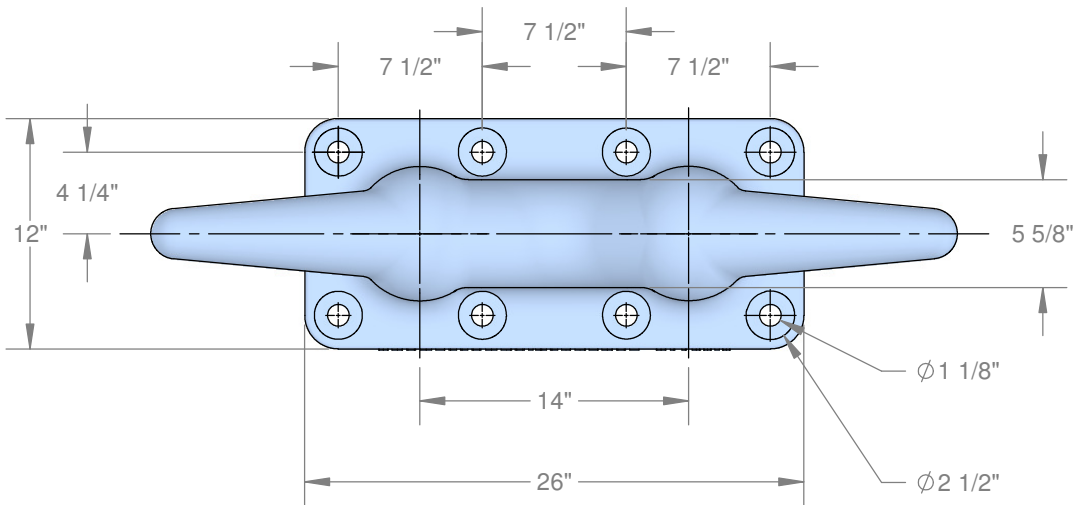

Dock Cleats

8 Bolt Dock Cleats

- Anchor Bolts and Hardware Available
- Custom Coatings Available
- Custom Materials Available

All dimensions are in inches and are subject to change.