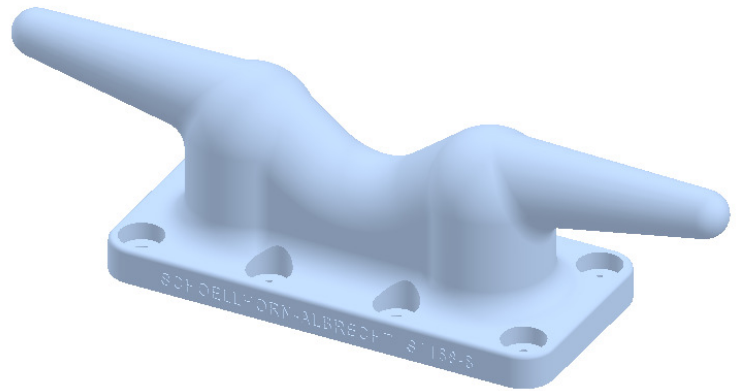

Dock Cleats

8 Bolt Dock Cleats

- Anchor Bolts and Hardware Available
- Custom Coatings Available
- Custom Materials Available

All dimensions are in inches and are subject to change.