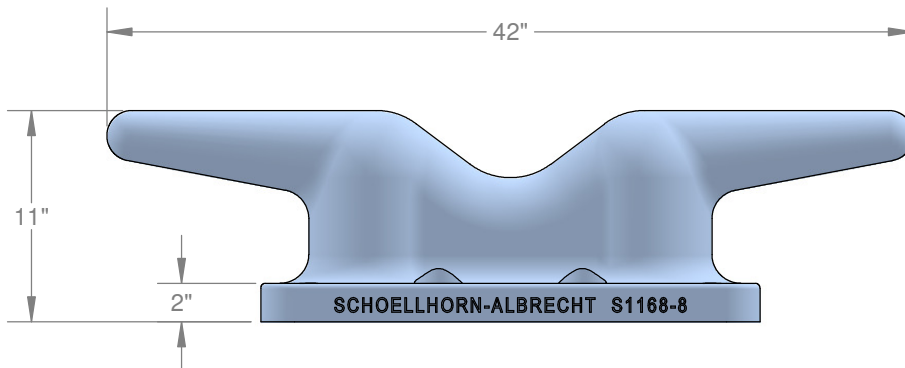

Dock Cleats

8 Bolt Dock Cleats

- Anchor Bolts and Hardware Available
- Custom Coatings Available
- Custom Materials Available

All dimensions are in inches and are subject to change.