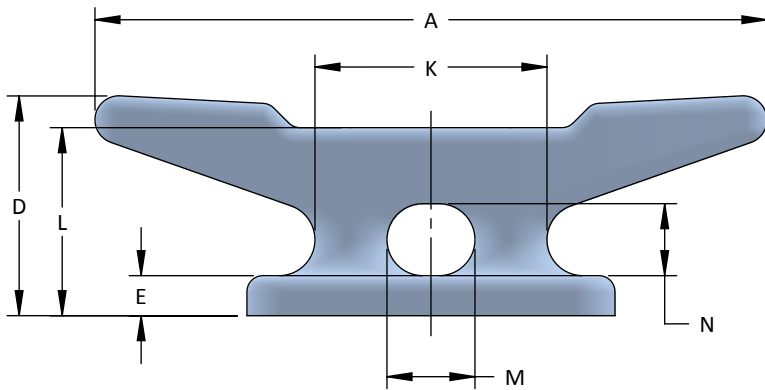

Dock Cleat

Dock Cleat

- Anchor Bolts and Hardware Available
- Custom Materials
- Custom Coatings

Model No.	A	B	C	D	E	F	G	H	I	J	K	L	M	N	No. of Bolts
S1193	42	23	14	13-3/4	2-1/2	9	4-1/2	4-1/2	1-1/4	3	14-1/2	11-3/4	5-1/2	4-1/2	6

All dimensions are in inches and are subject to change.