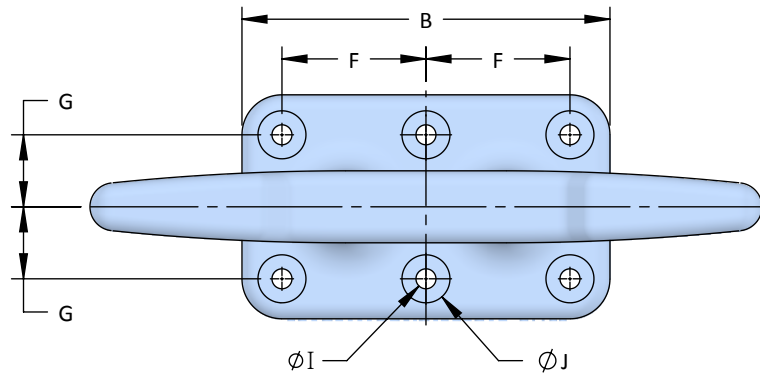

Dock Cleat

Dock Cleat

- Anchor Bolts and Hardware Available
- Custom Materials
- Custom Coatings

Model No.	A	B	C	D	E	F	G	H	I	J	K	L	M	N	No. of Bolts
S1193	42	23	14	13-3/4	2-1/2	9	4-1/2	4-1/2	1-1/4	3	14-1/2	11-3/4	5-1/2	4-1/2	6

All dimensions are in inches and are subject to change.