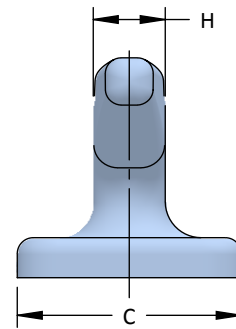

Dock Cleat

Dock Cleat

- Anchor Bolts and Hardware Available
- Custom Materials
- Custom Coatings

Model No.	A	B	C	D	E	F	G	H	I	J	K	L	M	N	No. of Bolts
S1193	42	23	14	13-3/4	2-1/2	9	4-1/2	4-1/2	1-1/4	3	14-1/2	11-3/4	5-1/2	4-1/2	6

All dimensions are in inches and are subject to change.