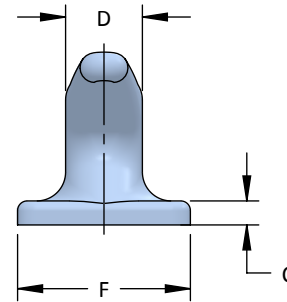

Dock Cleats

Cleats

- Anchor Bolts and Hardware Available
- Custom Coatings Available
- Custom Materials Available

Model No.	SIZE A	B	C	D	E	F	G	H	I	J	K	No. of Bolts
S1314	12	3	1/2	1 1/4	5	3	3 3/4	2 1/4	5/8	7/8	1 1/4	2
S1315	14	3 1/8	1/2	1 1/4	5 1/2	3	3 3/4	2 1/4	3/4	1 1/8	1 3/8	2
S1316	15	3 3/4	1/2	1 1/2	6	3	4 1/4	2 1/2	7/8	1 5/16	1 3/4	2
S1317	16	3 3/4	5/8	1 1/2	6 3/4	4	4 3/4	2 1/2	7/8	1 5/16	1 3/4	2
S1318	18	4 1/2	5/8	2	8	4 1/2	5 1/4	3 1/4	7/8	1 5/16	2	2
S1319	20	5 1/4	3/4	2 3/4	8 3/4	5	6 1/4	4 1/4	1	2 1/4	2 1/2	2
S1320	24	6 1/2	7/8	3 1/2	10	5 1/2	7 3/4	6	1 1/4	2 1/2	3 1/8	2
S1323	30	7 3/4	1 1/8	4 1/4	12 1/2	6	10 1/2	8 1/2	1 1/2	2 3/4	3 3/4	2

All dimensions are in inches and are subject to change.