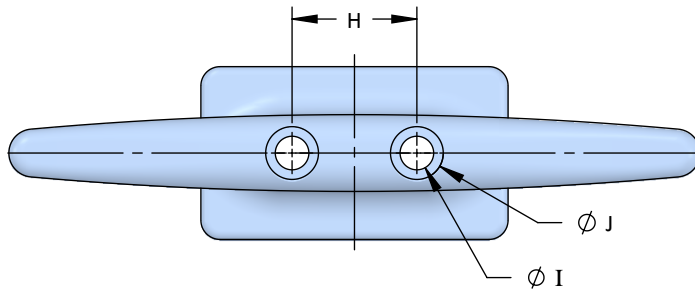

Dock Cleats

Cleats

- Anchor Bolts and Hardware Available
- Custom Coatings Available
- Custom Materials Available

Model No.	SIZE A	B	C	D	E	F	G	H	I	J	K	No. of Bolts
S1314	12	3	1/2	1 1/4	5	3	3 3/4	2 1/4	5/8	7/8	1 1/4	2
S1315	14	3 1/8	1/2	1 1/4	5 1/2	3	3 3/4	2 1/4	3/4	1 1/8	1 3/8	2
S1316	15	3 3/4	1/2	1 1/2	6	3	4 1/4	2 1/2	7/8	1 5/16	1 3/4	2
S1317	16	3 3/4	5/8	1 1/2	6 3/4	4	4 3/4	2 1/2	7/8	1 5/16	1 3/4	2
S1318	18	4 1/2	5/8	2	8	4 1/2	5 1/4	3 1/4	7/8	1 5/16	2	2
S1319	20	5 1/4	3/4	2 3/4	8 3/4	5	6 1/4	4 1/4	1	2 1/4	2 1/2	2
S1320	24	6 1/2	7/8	3 1/2	10	5 1/2	7 3/4	6	1 1/4	2 1/2	3 1/8	2
S1323	30	7 3/4	1 1/8	4 1/4	12 1/2	6	10 1/2	8 1/2	1 1/2	2 3/4	3 3/4	2

All dimensions are in inches and are subject to change.