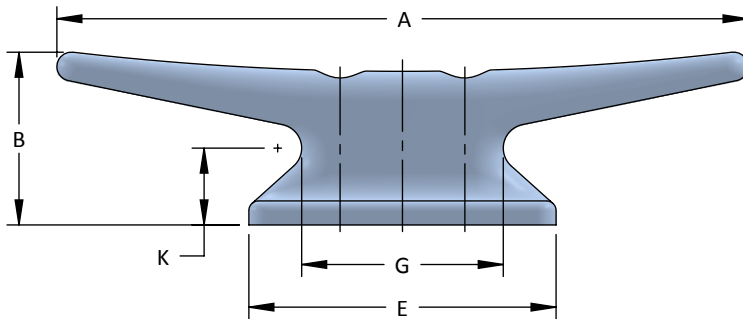

Dock Cleats

Cleats

- Anchor Bolts and Hardware Available
- Custom Coatings Available
- Custom Materials Available

Model No.	SIZE A	B	C	D	E	F	G	H	I	J	K	No. of Bolts
S1314	12	3	1/2	1 1/4	5	3	3 3/4	2 1/4	5/8	7/8	1 1/4	2
S1315	14	3 1/8	1/2	1 1/4	5 1/2	3	3 3/4	2 1/4	3/4	1 1/8	1 3/8	2
S1316	15	3 3/4	1/2	1 1/2	6	3	4 1/4	2 1/2	7/8	1 5/16	1 3/4	2
S1317	16	3 3/4	5/8	1 1/2	6 3/4	4	4 3/4	2 1/2	7/8	1 5/16	1 3/4	2
S1318	18	4 1/2	5/8	2	8	4 1/2	5 1/4	3 1/4	7/8	1 5/16	2	2
S1319	20	5 1/4	3/4	2 3/4	8 3/4	5	6 1/4	4 1/4	1	2 1/4	2 1/2	2
S1320	24	6 1/2	7/8	3 1/2	10	5 1/2	7 3/4	6	1 1/4	2 1/2	3 1/8	2
S1323	30	7 3/4	1 1/8	4 1/4	12 1/2	6	10 1/2	8 1/2	1 1/2	2 3/4	3 3/4	2

All dimensions are in inches and are subject to change.