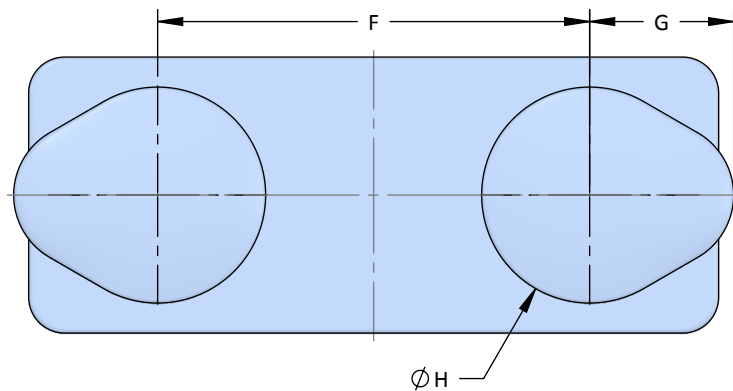

## Double Bitt With Lip

- Custom Coatings Available
- Custom Materials Available

Model No.	SIZE A	B	C	D	E	F	G	H
1443-5	14	23	57 1/2	19 3/4	1 3/4	36	12	18

All dimensions are in inches and are subject to change.