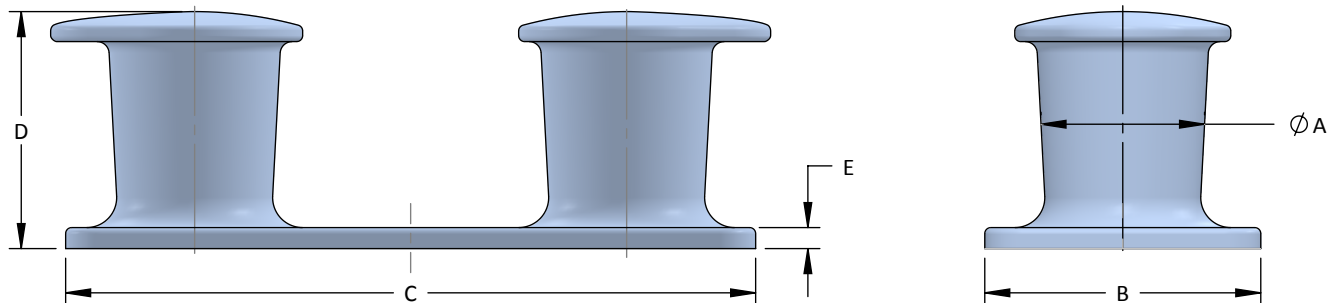

## Double Bitt With Lip

- Custom Coatings Available
- Custom Materials Available

Model No.	SIZE A	B	C	D	E	F	G	H
1443-5	14	23	57 1/2	19 3/4	1 3/4	36	12	18

All dimensions are in inches and are subject to change.