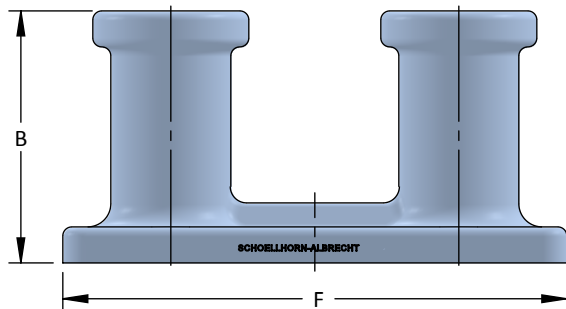

Double Bitts

Double Bitt, American Marine Std.

- Custom Coatings Available
- Custom Materials Available

Model No.	SIZE A	B	C	D	E	F	G
S1466	6	12 ³ / ₄	1 ¹ / ₂	7 ¹ / ₂	18	31 ¹ / ₂	9
S1104	8	17	2	10	24	42	12
S1088	10	20 ¹ / ₂	2 ¹ / ₂	12 ¹ / ₂	30	54	16
914	12	25 ¹ / ₂	3	15	36	63	18
S1129	14	29 ³ / ₄	3 ¹ / ₂	17 ¹ / ₂	40	66	21
S1138	16	34	4	20	42	66	24
S1143	18	39 ¹ / ₄	4 ¹ / ₂	22 ¹ / ₂	54	94 ¹ / ₂	27
S1146	20	42	6	26	48	84	30

All dimensions are in inches and are subject to change.