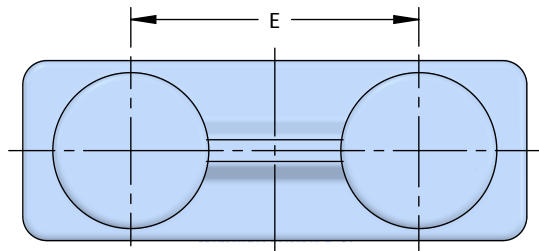

Double Bitts

Double Bitt, American Marine Std.

- Custom Coatings Available
- Custom Materials Available

Model No.	SIZE A	B	C	D	E	F	G
S1466	6	12 ³ / ₄	1 ¹ / ₂	7 ¹ / ₂	18	31 ¹ / ₂	9
S1104	8	17	2	10	24	42	12
S1088	10	20 ¹ / ₂	2 ¹ / ₂	12 ¹ / ₂	30	54	16
914	12	25 ¹ / ₂	3	15	36	63	18
S1129	14	29 ³ / ₄	3 ¹ / ₂	17 ¹ / ₂	40	66	21
S1138	16	34	4	20	42	66	24
S1143	18	39 ¹ / ₄	4 ¹ / ₂	22 ¹ / ₂	54	94 ¹ / ₂	27
S1146	20	42	6	26	48	84	30

All dimensions are in inches and are subject to change.