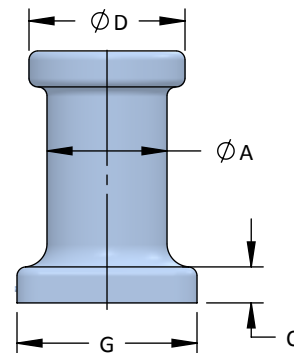

Double Bitts

Double Bitt, American Marine Std.

- Custom Coatings Available
- Custom Materials Available

Model No.	SIZE A	B	C	D	E	F	G
S1466	6	12 ³ / ₄	1 ¹ / ₂	7 ¹ / ₂	18	31 ¹ / ₂	9
S1104	8	17	2	10	24	42	12
S1088	10	20 ¹ / ₂	2 ¹ / ₂	12 ¹ / ₂	30	54	16
914	12	25 ¹ / ₂	3	15	36	63	18
S1129	14	29 ³ / ₄	3 ¹ / ₂	17 ¹ / ₂	40	66	21
S1138	16	34	4	20	42	66	24
S1143	18	39 ¹ / ₄	4 ¹ / ₂	22 ¹ / ₂	54	94 ¹ / ₂	27
S1146	20	42	6	26	48	84	30

All dimensions are in inches and are subject to change.