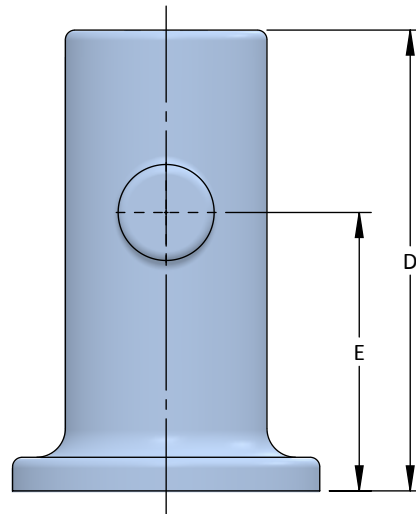

Single Bitts

Single Cruciform Bitt

- Custom Coatings Available
- Custom Materials Available

Model No.	SIZE A	B	C	D	E	F	G
S1374M	10 1/2	1 3/4	5	24	14 1/2	26	16

All dimensions are in inches and are subject to change.