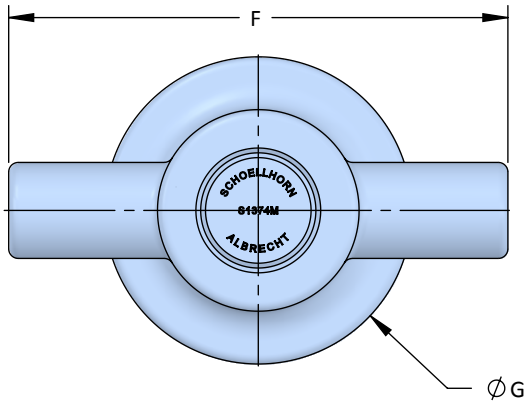

Single Bitts

Single Cruciform Bitt

- Custom Coatings Available
- Custom Materials Available

Model No.	SIZE A	B	C	D	E	F	G
S1374M	10 1/2	1 3/4	5	24	14 1/2	26	16

All dimensions are in inches and are subject to change.