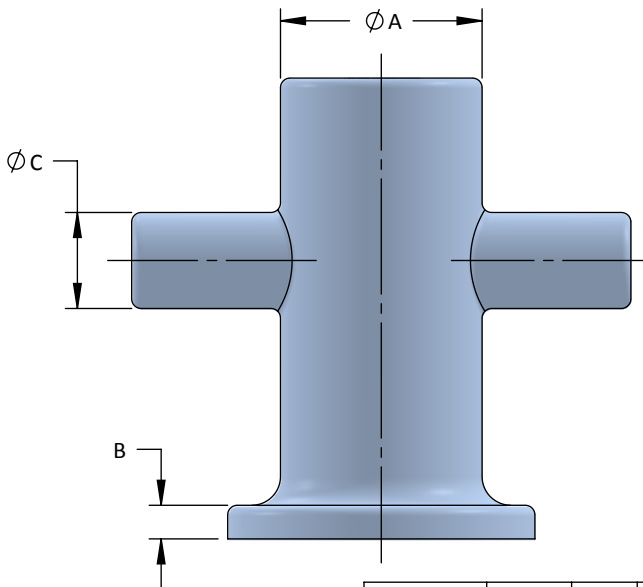

Single Bitts

Single Cruciform Bitt

- Custom Coatings Available
- Custom Materials Available

Model No.	SIZE A	B	C	D	E	F	G
S1374M	10 1/2	1 3/4	5	24	14 1/2	26	16

All dimensions are in inches and are subject to change.