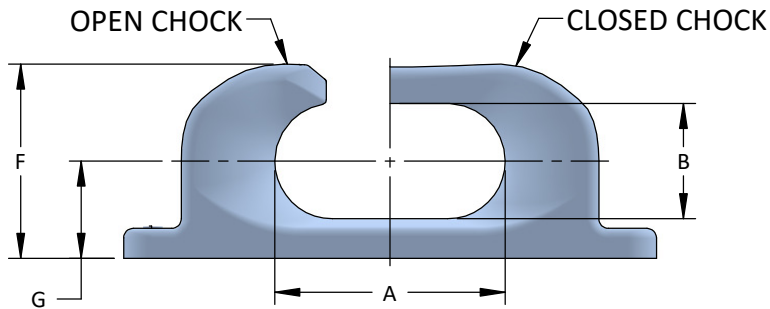

## Chock, Open / Closed

- Custom Coatings Available
- Custom Materials Available

Model No.	SIZE A x B	C	D	E	F	G	H
4754	6 X 3	4 1/2	13	1 1/2	5 1/16	2	3/4
4755	8 x 4	6	19 3/4	2	6 3/4	3 3/8	1
S108	10 x 5	7 1/2	23 1/8	3 5/16	8 1/2	4 1/4	1 3/8
4757	10 3/4 x 5 3/8	8	25 1/4	3 3/16	9	4 1/2	1 5/16
S109	12 x 6	9	27 3/4	3 5/16	10 1/8	5 1/16	1 9/16
5355	16 x 8	12	36	3 9/32	13 3/8	6 5/8	1 7/8
4713	18 3/4 x 9 3/8	14	42	4 11/16	15 5/8	7 13/16	2 1/8
5701	21 X 10 1/2	16	46 3/8	3 7/8	17 1/2	8 3/4	2 3/8
5705	22 x 11	17	49	5 1/2	18 5/16	9 13/16	2 1/2
5800	24 x 12	18	51	6	20	9 7/8	2 3/4

All dimensions are in inches and are subject to change.