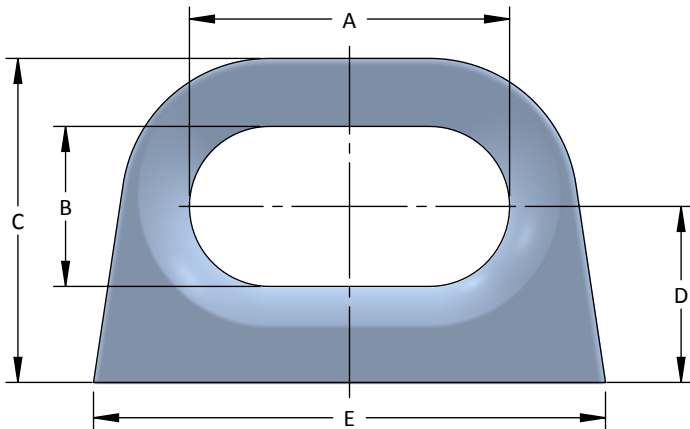

Chocks

Closed Chocks

- Custom Coatings Available
- Custom Materials Available

Model No.	SIZE A x B	C	D	E	F	G
S1105	16 x 8	16 1/2	9	28	9	7 1/2
S1106	18 x 9	18 1/2	10	30	10	8
S1101	20 x 10	20 1/4	11	32	10 1/2	8 1/2

All dimensions are in inches and are subject to change.