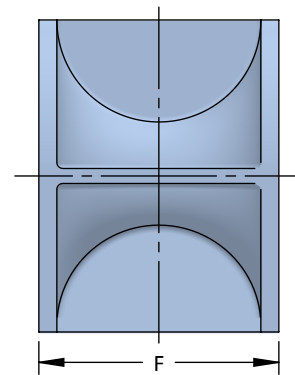

Chocks

Closed Chock

- Custom Coatings Available
- Custom Materials Available

Model No.	SIZE A x B	C	D	E	F
S1414	24 x 6	26	13	44	20

All dimensions are in inches and are subject to change.