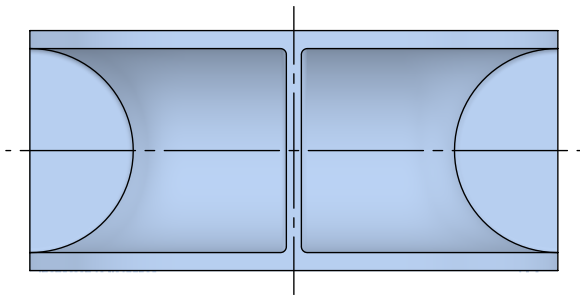

Chocks

Closed Chock

- Custom Coatings Available
- Custom Materials Available

Model No.	SIZE A x B	C	D	E	F
S1414	24 x 6	26	13	44	20

All dimensions are in inches and are subject to change.