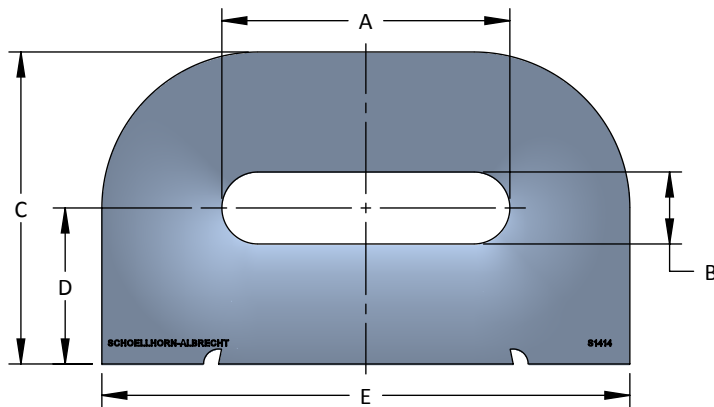

Chocks

Closed Chock

- Custom Coatings Available
- Custom Materials Available

Model No.	SIZE A x B	C	D	E	F
S1414	24 x 6	26	13	44	20

All dimensions are in inches and are subject to change.