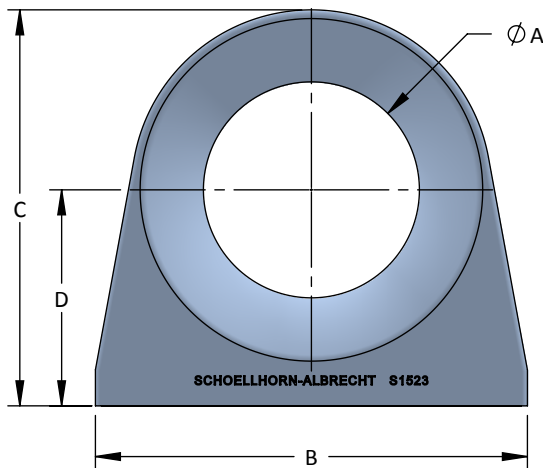

## Towing Chock

- Custom Coatings Available
- Custom Materials Available

Model No.	SIZE A	B	C	D	E
S1523	18	36	33	18	24

All dimensions are in inches and are subject to change.