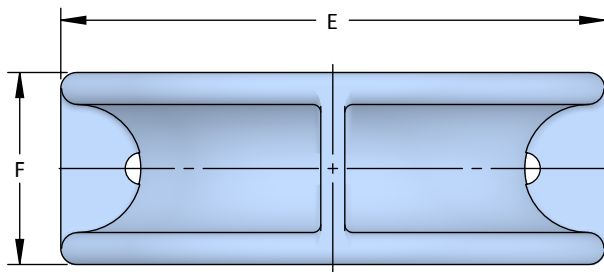

Chocks

Chocks, Closed Deck Mount

- Custom Coatings Available
- Custom Materials Available

Model No.	SIZE A X B	C	D	E	F
S2005-10	10" X 8"	7	14 1/2	17	6

All dimensions are in inches and are subject to change.