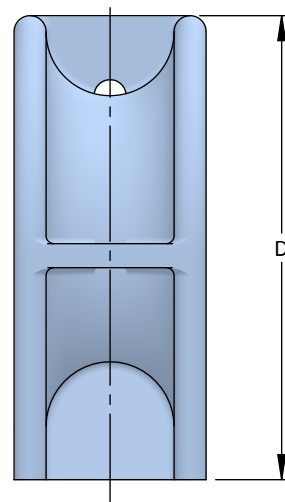

Chocks

Chocks, Closed Deck Mount

- Custom Coatings Available
- Custom Materials Available

Model No.	SIZE A X B	C	D	E	F
S2005-10	10" X 8"	7	14 1/2	17	6

All dimensions are in inches and are subject to change.