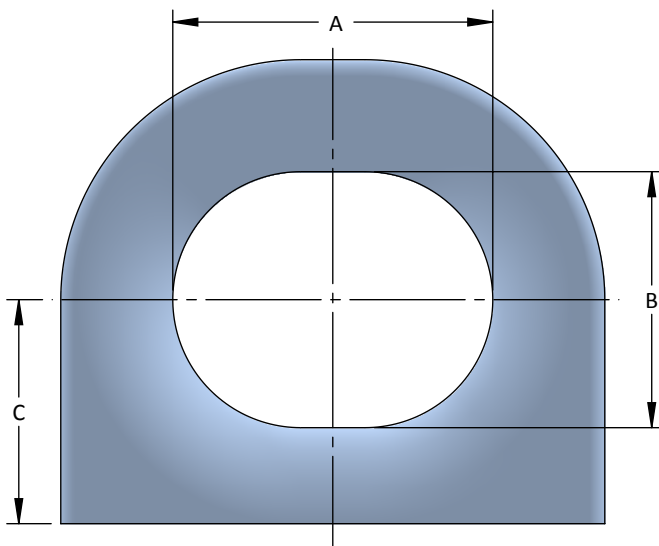

Chocks

Chocks, Closed Deck Mount

- Custom Coatings Available
- Custom Materials Available

Model No.	SIZE A X B	C	D	E	F
S2005-10	10" X 8"	7	14 1/2	17	6

All dimensions are in inches and are subject to change.