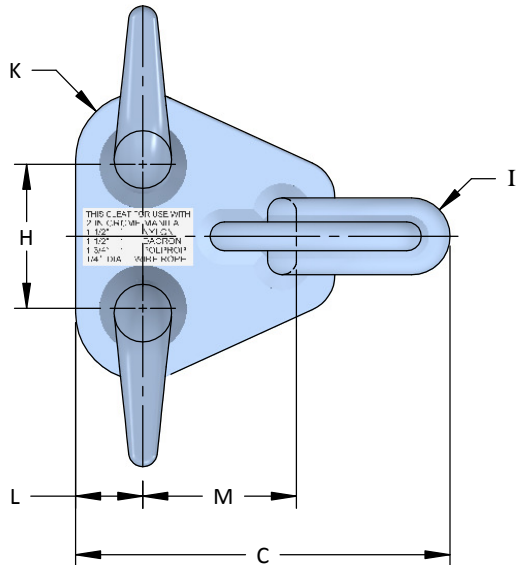

Cleats

Navsea 805-2554187 Fueling at Sea 3 Horn Cleat

- The 12" 3 horn cleat is available in either steel or aluminum
- Custom Coatings and Materials Available

Model No.	A	B	C	D	E	F	G	H	I	J	K	L	M
805-2554187-12*	12	3 ³ / ₄	9 ³ / ₄	3 ¹ / ₄	6 ³ / ₄	7 ¹ / ₂	³ / ₄	3 ³ / ₄	1	³ / ₁₆	1 ³ / ₄	1 ³ / ₄	4
805-2554187-20	20	5 ³ / ₄	14	4	9 ³ / ₄	11 ¹ / ₂	1	6 ¹ / ₄	1 ¹ / ₂	⁵ / ₁₆	2 ¹ / ₂	2 ¹ / ₂	6

*DENOTE STEEL OR ALUMINUM WHEN ORDERING

All dimensions are in inches and are subject to change.