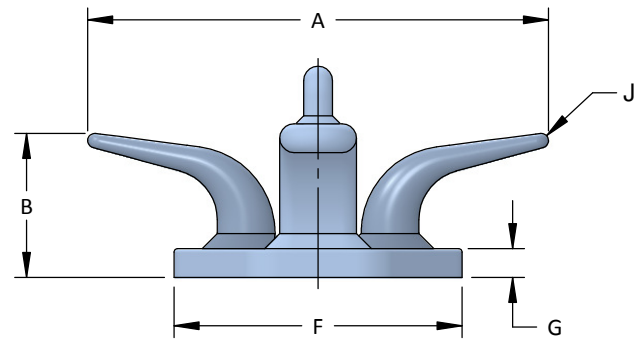

Cleats

Navsea 805-2554187 Fueling at Sea 3 Horn Cleat

- The 12" 3 horn cleat is available in either steel or aluminum
- Custom Coatings and Materials Available

Model No.	A	B	C	D	E	F	G	H	I	J	K	L	M
805-2554187-12*	12	3 ³ / ₄	9 ³ / ₄	3 ¹ / ₄	6 ³ / ₄	7 ¹ / ₂	³ / ₄	3 ³ / ₄	1	³ / ₁₆	1 ³ / ₄	1 ³ / ₄	4
805-2554187-20	20	5 ³ / ₄	14	4	9 ³ / ₄	11 ¹ / ₂	1	6 ¹ / ₄	1 ¹ / ₂	⁵ / ₁₆	2 ¹ / ₂	2 ¹ / ₂	6

*DENOTE STEEL OR ALUMINUM WHEN ORDERING

All dimensions are in inches and are subject to change.