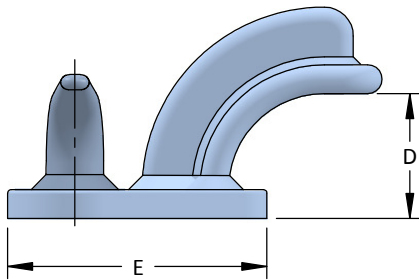

Cleats

Navsea 805-2554187 Fueling at Sea 3 Horn Cleat

- The 12" 3 horn cleat is available in either steel or aluminum
- Custom Coatings and Materials Available

Model No.	A	B	C	D	E	F	G	H	I	J	K	L	M
805-2554187-12*	12	3 ³ / ₄	9 ³ / ₄	3 ¹ / ₄	6 ³ / ₄	7 ¹ / ₂	³ / ₄	3 ³ / ₄	1	³ / ₁₆	1 ³ / ₄	1 ³ / ₄	4
805-2554187-20	20	5 ³ / ₄	14	4	9 ³ / ₄	11 ¹ / ₂	1	6 ¹ / ₄	1 ¹ / ₂	⁵ / ₁₆	2 ¹ / ₂	2 ¹ / ₂	6

*DENOTE STEEL OR ALUMINUM WHEN ORDERING

All dimensions are in inches and are subject to change.