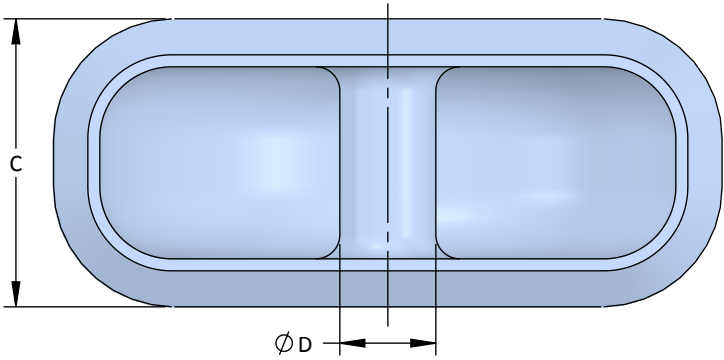

Cleats

Recessed Lashing Cleat

- Custom Coatings Available
- Custom Materials Available

Model No.	A	B	C	D
S299	6-15/16	3-1/2	3	1
S301	10	5	4-1/2	1
S301-1	10	5	4-1/2	1-1/2

All dimensions are in inches and are subject to change.