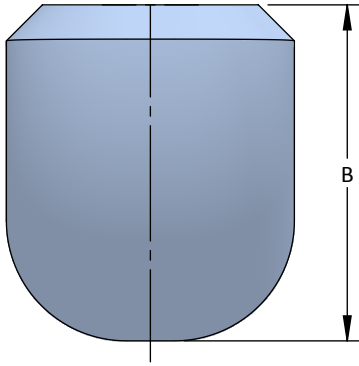

Cleats

Recessed Lashing Cleat

- Custom Coatings Available
- Custom Materials Available

Model No.	A	B	C	D
S299	6-15/16	3-1/2	3	1
S301	10	5	4-1/2	1
S301-1	10	5	4-1/2	1-1/2

All dimensions are in inches and are subject to change.