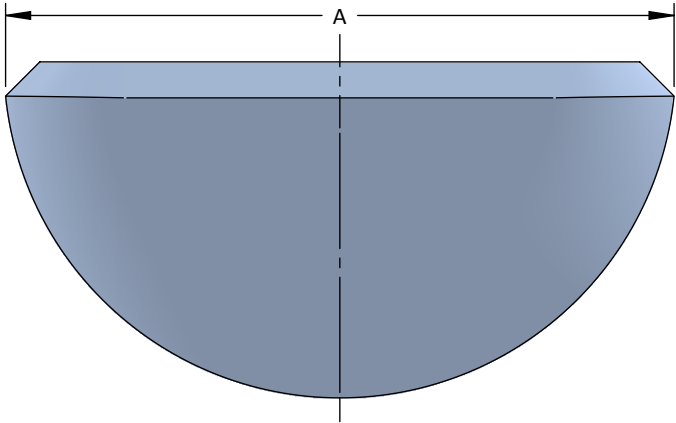

Cleats

Recessed Lashing Cleat

- Custom Coatings Available
- Custom Materials Available

Model No.	A	B	C	D
S299	6-15/16	3-1/2	3	1
S301	10	5	4-1/2	1
S301-1	10	5	4-1/2	1-1/2

All dimensions are in inches and are subject to change.