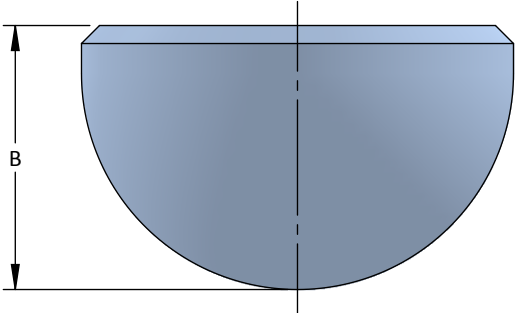

Cleats

Recessed Lashing Cleat

- Custom Coatings Available
- Custom Materials Available

Model No.	A	B	C
S301R	4 1/2	2 3/4	1

All dimensions are in inches and are subject to change.