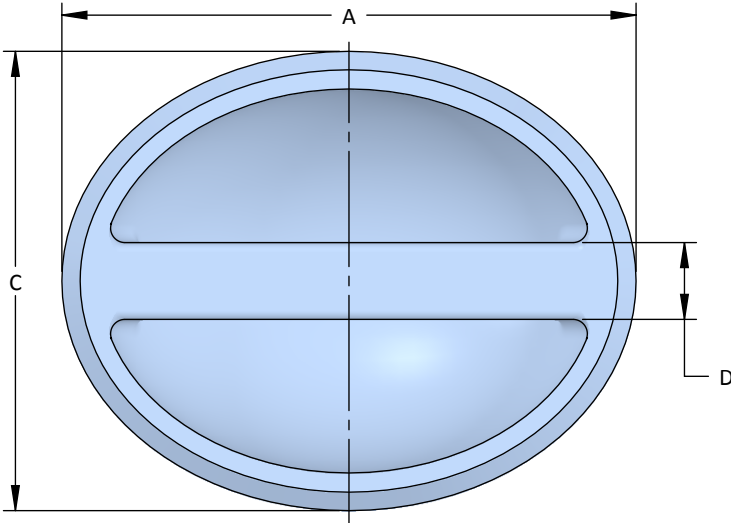

Cleats

Recessed Lashing Cleat

- Custom Coatings Available
- Custom Materials Available

Model No.	SIZE A x B	C	D
S306	15 x 6	12	2

All dimensions are in inches and are subject to change.