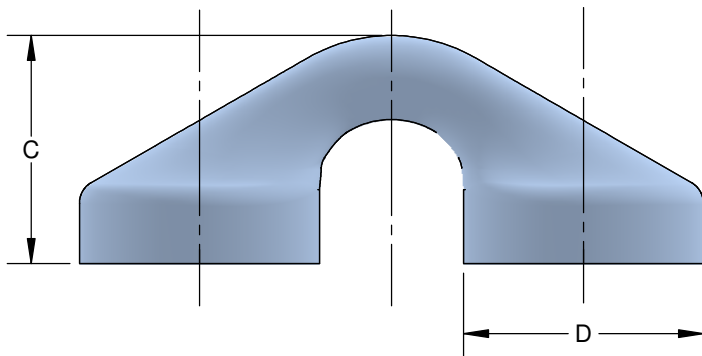

Pad Eyes

NAVSEA 804 5184134 Pad Eye - Hogging-In

- Custom Coatings Available
- Custom Materials Available

| Model No. | A | B | C | D | E |
|-----------|-----|-----|-----|-----|-----|
| S1233 | 6 ½ | 2 ½ | 2 ¾ | 2 ½ | 7/8 |

All dimensions are in inches and are subject to change.