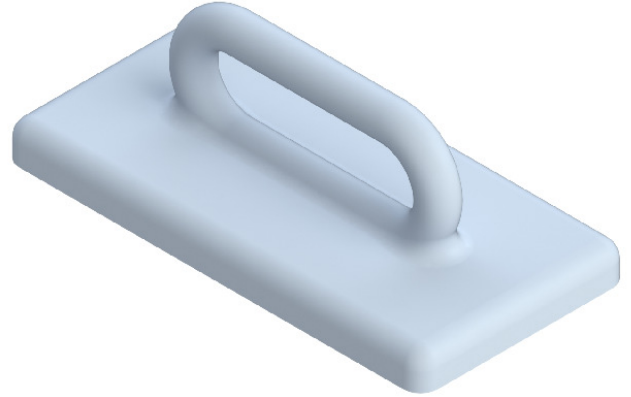

Mooring Rings

D-Rings Fabricated

- Custom Coatings Available
- Custom Materials Available

Model No.	A	B	C	D	E	F	G
S326F	12	6	4	8	1 ⁵ / ₈	1	1
S327F	14	7	5 ³ / ₈	9	1 ³ / ₄	1 ¹ / ₄	1 ⁵ / ₈
S328F	16	7 ¹ / ₂	7 ¹ / ₈	12	3	1 ³ / ₈	1 ³ / ₄
S329F	20	8	9	15	3 ³ / ₄	1 ¹ / ₂	2 ¹ / ₂
S330F	24	9	11	18	4	2	3 ¹ / ₄

All dimensions are in inches and are subject to change.