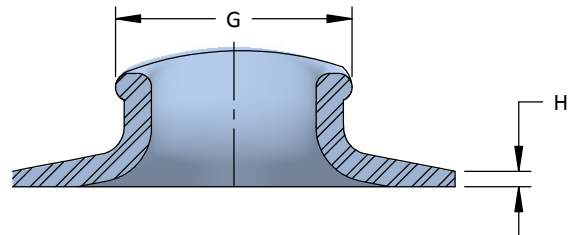

Mooring Rings

Oval Mooring Ring

- Custom Coatings Available
- Custom Materials Available

Model No.	A x B	C	D	E	F	G	H
S348	12 X 18-1/8	32-1/4	37-3/4	10-1/4	29-3/4	18	1-1/8

All dimensions are in inches and are subject to change.