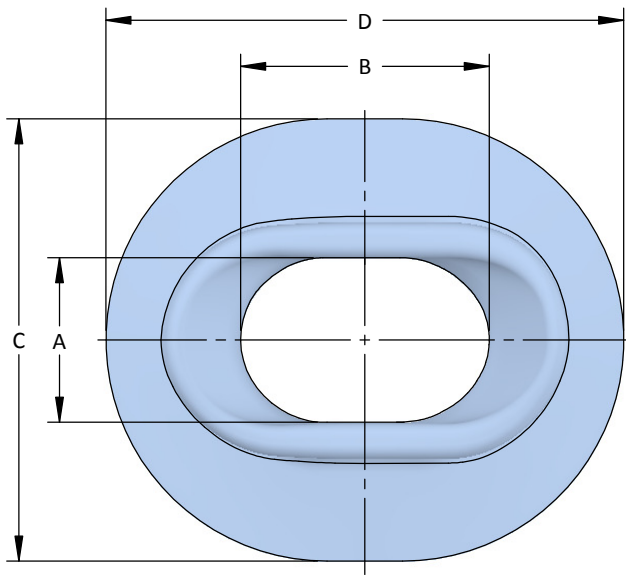

Mooring Rings

Oval Mooring Ring

- Custom Coatings Available
- Custom Materials Available

Model No.	A x B	C	D	E	F	G	H
S348	12 X 18-1/8	32-1/4	37-3/4	10-1/4	29-3/4	18	1-1/8

All dimensions are in inches and are subject to change.