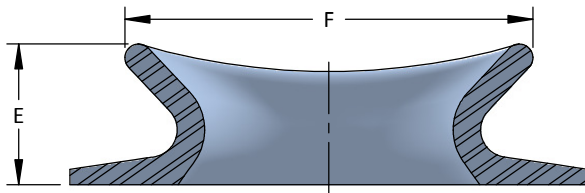

Mooring Rings

Oval Mooring Ring

- Custom Coatings Available
- Custom Materials Available

Model No.	A x B	C	D	E	F	G	H
S348	12 X 18-1/8	32-1/4	37-3/4	10-1/4	29-3/4	18	1-1/8

All dimensions are in inches and are subject to change.