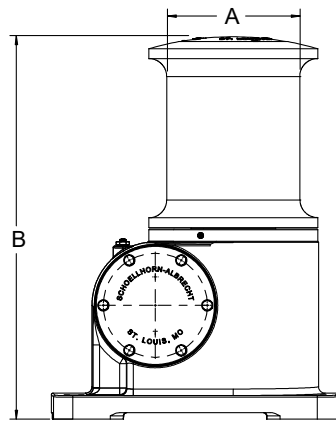

# Capstan Comparison

**Schoellhorn-Albrecht  
SA1214-10-48**

**Pull-Pak  
110A**

Company	Part No.	Motor HP	Rope Speed (FPM)	Starting Pull (LBS)	Running Pull (LBS)	A	B	C	D	E	F	G	H
Schoellhorn-Albrecht	SA1214-10-48	10	48	16,700	6,300	12	29-3/8"	27-5/8"	35-1/8"	15"	21-1/8"	12"	18-5/8"
Pull-Pak	110A	10	45	12,000	6,000	12	29-1/8"	32-3/8"	44-3/4"	28"	28"	23-1/4"	23-1/4"