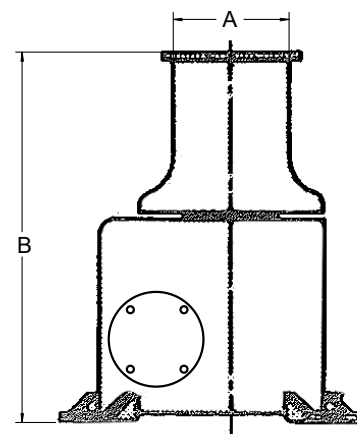

# Capstan Comparison

**Schoellhorn-Albrecht  
SA1214-10-48**

**Pull-Pak  
110A**

Company	Part No.	Motor HP	Rope Speed (FPM)	Starting Pull (LBS)	Running Pull (LBS)	A	B	C	D	E	F	G	H
Schoellhorn-Albrecht	SA1214-10-48	10	48	16,700	6,300	12	29-3/8"	27-5/8"	35-1/8"	15"	21-1/8"	12"	18-5/8"
Pull-Pak	110A	10	45	12,000	6,000	12	29-1/8"	32-3/8"	44-3/4"	28"	28"	23-1/4"	23-1/4"