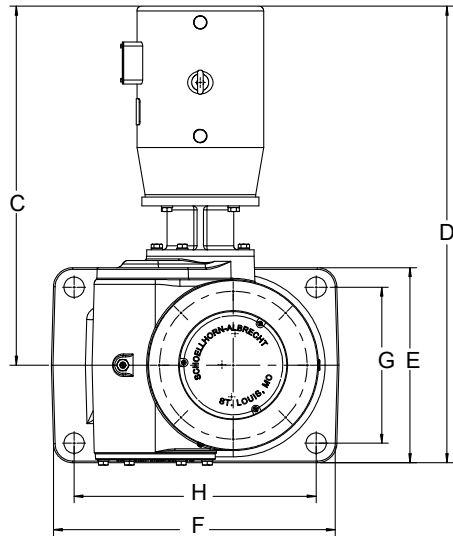

# Capstan Comparison

**Schoellhorn-Albrecht  
SA1214-10-48**

**Pull-Pak  
110A**

Company	Part No.	Motor HP	Rope Speed (FPM)	Starting Pull (LBS)	Running Pull (LBS)	A	B	C	D	E	F	G	H
Schoellhorn-Albrecht	SA1214-10-48	10	48	16,700	6,300	12	29-3/8"	27-5/8"	35-1/8"	15"	21-1/8"	12"	18-5/8"
Pull-Pak	110A	10	45	12,000	6,000	12	29-1/8"	32-3/8"	44-3/4"	28"	28"	23-1/4"	23-1/4"