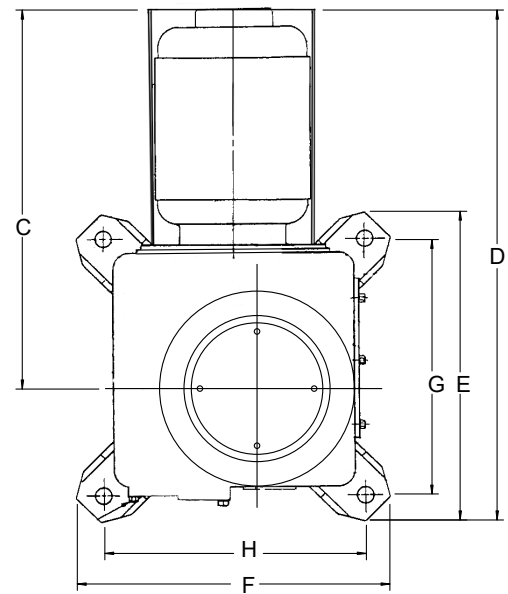

# Capstan Comparison

**Schoellhorn-Albrecht  
SA1214-10-48**

**Pull-Pak  
110A**

Company	Part No.	Motor HP	Rope Speed (FPM)	Starting Pull (LBS)	Running Pull (LBS)	A	B	C	D	E	F	G	H
Schoellhorn-Albrecht	SA1214-10-48	10	48	16,700	6,300	12	29-3/8"	27-5/8"	35-1/8"	15"	21-1/8"	12"	18-5/8"
Pull-Pak	110A	10	45	12,000	6,000	12	29-1/8"	32-3/8"	44-3/4"	28"	28"	23-1/4"	23-1/4"