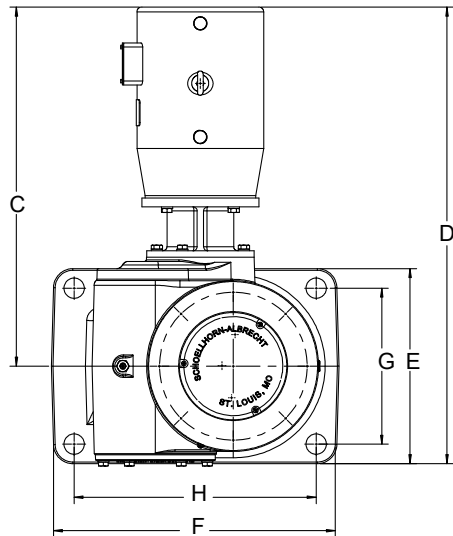

Capstan Comparison

**Schoellhorn-Albrecht
SA1214-5-48**

**Pull-Pak
50A**

Company	Part No.	Motor HP	Rope Speed (FPM)	Starting Pull (LBS)	Running Pull (LBS)	A	B	C	D	E	F	G	H
Schoellhorn-Albrecht	SA1214-5-48	5	48	8,400	3,200	12	29-3/8"	29"	36-1/2"	15"	22-1/8"	12"	18-5/8"
Pull-Pak	50A	5	45	6,000	3,000	7	22-3/8"	20-5/8"	28-5/8"	18-1/2"	18-1/2"	15-1/4"	15-1/4"