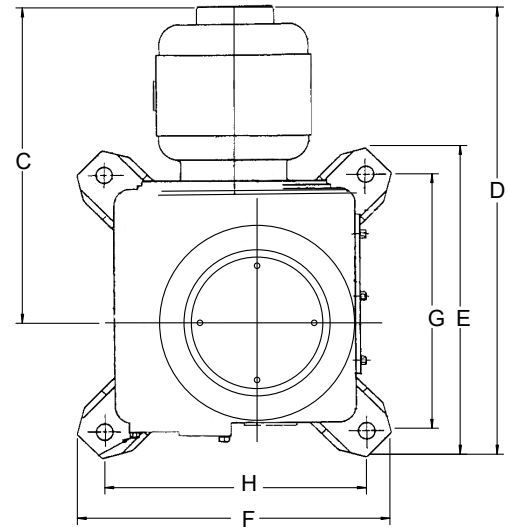

Capstan Comparison

**Schoellhorn-Albrecht
SA1214-5-48**

**Pull-Pak
50A**

Company	Part No.	Motor HP	Rope Speed (FPM)	Starting Pull (LBS)	Running Pull (LBS)	A	B	C	D	E	F	G	H
Schoellhorn-Albrecht	SA1214-5-48	5	48	8,400	3,200	12	29-3/8"	29"	36-1/2"	15"	22-1/8"	12"	18-5/8"
Pull-Pak	50A	5	45	6,000	3,000	7	22-3/8"	20-5/8"	28-5/8"	18-1/2"	18-1/2"	15-1/4"	15-1/4"