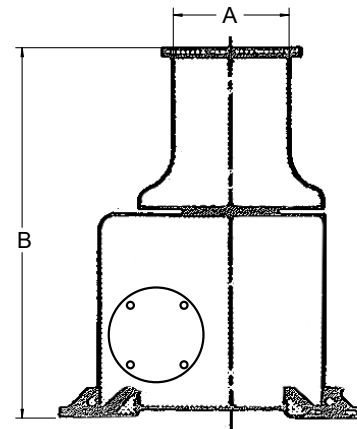

Capstan Comparison

**Schoellhorn-Albrecht
SA1214-5-48**

**Pull-Pak
50A**

Company	Part No.	Motor HP	Rope Speed (FPM)	Starting Pull (LBS)	Running Pull (LBS)	A	B	C	D	E	F	G	H
Schoellhorn-Albrecht	SA1214-5-48	5	48	8,400	3,200	12	29-3/8"	29"	36-1/2"	15"	22-1/8"	12"	18-5/8"
Pull-Pak	50A	5	45	6,000	3,000	7	22-3/8"	20-5/8"	28-5/8"	18-1/2"	18-1/2"	15-1/4"	15-1/4"