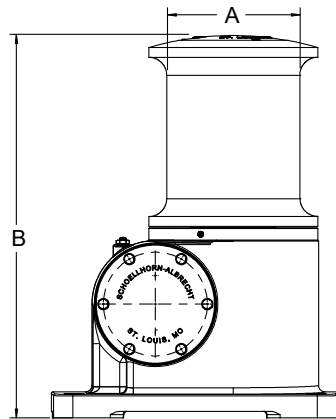

Capstan Comparison

**Schoellhorn-Albrecht
SA1214-5-48**

**Pull-Pak
50A**

Company	Part No.	Motor HP	Rope Speed (FPM)	Starting Pull (LBS)	Running Pull (LBS)	A	B	C	D	E	F	G	H
Schoellhorn-Albrecht	SA1214-5-48	5	48	8,400	3,200	12	29-3/8"	29"	36-1/2"	15"	22-1/8"	12"	18-5/8"
Pull-Pak	50A	5	45	6,000	3,000	7	22-3/8"	20-5/8"	28-5/8"	18-1/2"	18-1/2"	15-1/4"	15-1/4"