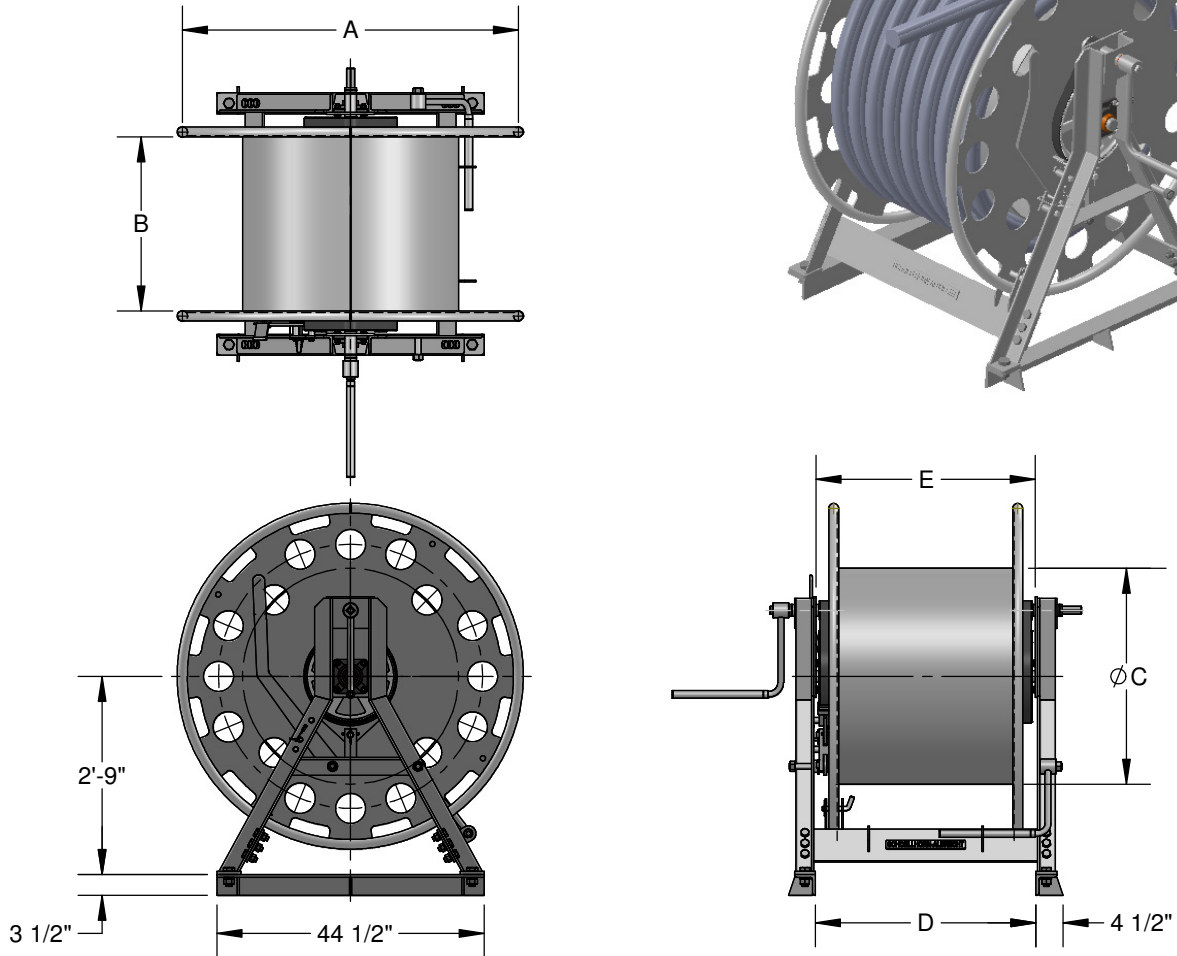

Hawser Reels

Wire Hawser Reel Assembly NavSea 805-1340663 - Rev. B

Reel Type	ROPE DIA	FATHOMS	A	B	C	D	E
A	1 5/8"	100	4'-8"	1'-6"	3'-0"	2'-1 3/4"	2'-2 1/4"
B		150		2'-5"		3'-0 3/4"	3'-1 1/4"

All dimensions are in inches and are subject to change.