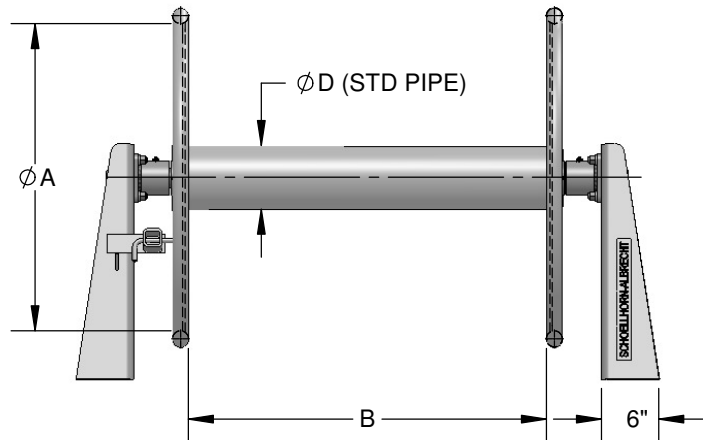

# Hawser Reels

## Navy Style Horizontal Hawser Reel NavSea S2604-921841 - Rev. B

Deck Mounting

Bulkhead Mounting

Reel Type	Rope Circumference	Fathom Capacity	A	B	C	D
A	3	300	2'-8"	3'-2"	21"	6"
	4	167				
	5	100				
B	6	100	3'-2"	3'-3"	24"	6"
	7	100				
C	8	100	3'-2"	4'-4"	24"	8"

All dimensions are in inches and are subject to change.