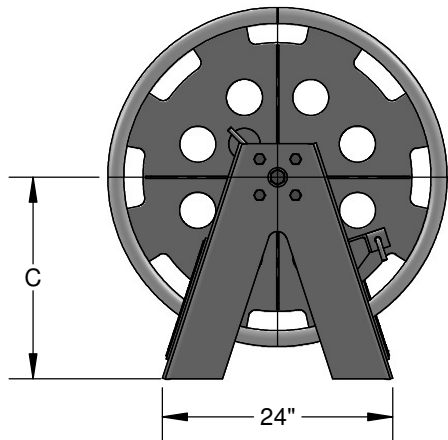

## Navy Style Horizontal Hawser Reel NavSea S2604-921841 - Rev. B

Deck Mounting

Bulkhead Mounting

Reel Type	Rope Circumference	Fathom Capacity	A	B	C	D
A	3	300	2'-8"	3'-2"	21"	6"
	4	167				
	5	100				
B	6	100	3'-2"	3'-3"	24"	6"
	7	100				
C	8	100	3'-2"	4'-4"	24"	8"

All dimensions are in inches and are subject to change.