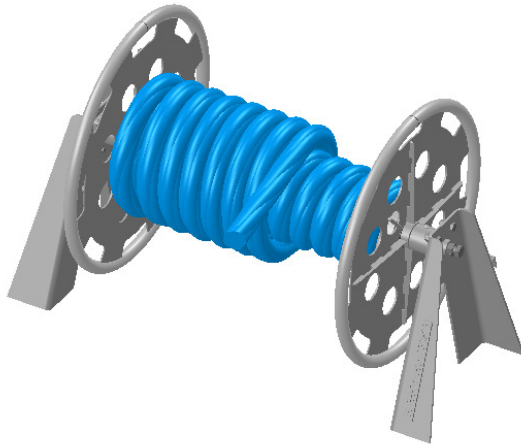

# Hawser Reels

## Navy Style Horizontal Hawser Reel NavSea S2604-921841 - Rev. B

Deck Mounting

Bulkhead Mounting

Reel Type	Rope Circumference	Fathom Capacity	A	B	C	D
A	3	300	2'-8"	3'-2"	21"	6"
	4	167				
	5	100				
B	6	100	3'-2"	3'-3"	24"	6"
	7	100				
C	8	100	3'-2"	4'-4"	24"	8"

All dimensions are in inches and are subject to change.