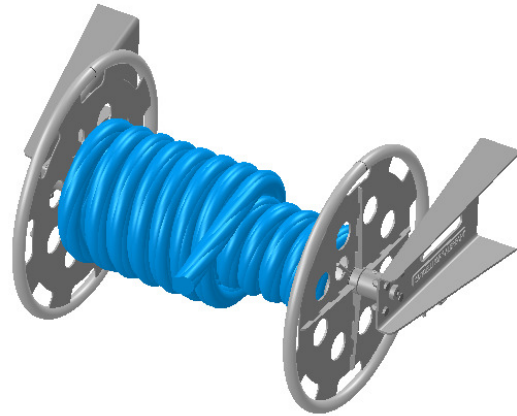

# Hawser Reels

## Navy Style Horizontal Hawser Reel NavSea S2604-921841 - Rev. B

Deck Mounting

Bulkhead Mounting

Reel Type	Rope Circumference	Fathom Capacity	A	B	C	D
A	3	300	2'-8"	3'-2"	21"	6"
	4	167				
	5	100				
B	6	100	3'-2"	3'-3"	24"	6"
	7	100				
C	8	100	3'-2"	4'-4"	24"	8"

All dimensions are in inches and are subject to change.