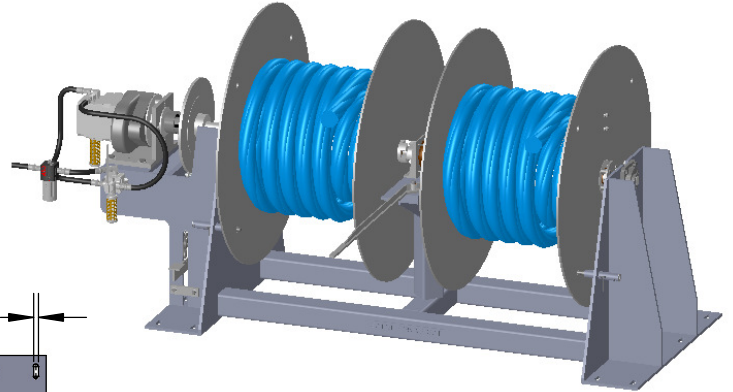

Hawser Reels

DOUBLE DRUM HAWSER REEL Model S3120

- Custom Coatings Available
- Custom Materials Available
- Custom Drives, (Electric, Pneumatic, Hydraulic)
- Custom Drum and Flange Diameters

All dimensions are in inches and are subject to change.