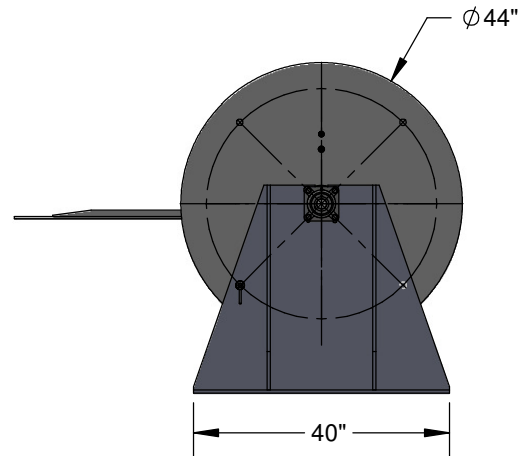

Hawser Reels

DOUBLE DRUM HAWSER REEL Model S3120

- Custom Coatings Available
- Custom Materials Available
- Custom Drives, (Electric, Pneumatic, Hydraulic)
- Custom Drum and Flange Diameters

All dimensions are in inches and are subject to change.