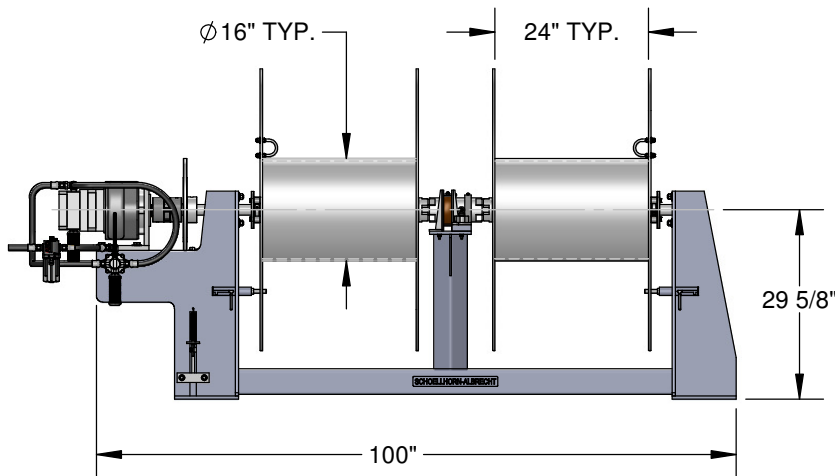

Hawser Reels

DOUBLE DRUM HAWSER REEL Model S3120

- Custom Coatings Available
- Custom Materials Available
- Custom Drives, (Electric, Pneumatic, Hydraulic)
- Custom Drum and Flange Diameters

All dimensions are in inches and are subject to change.