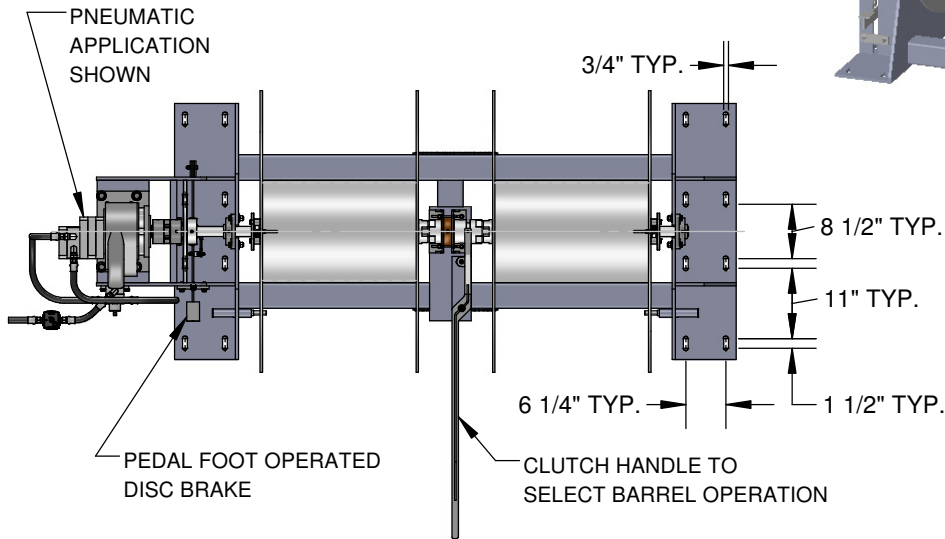

Hawser Reels

DOUBLE DRUM HAWSER REEL Model S3120

- Custom Coatings Available
- Custom Materials Available
- Custom Drives, (Electric, Pneumatic, Hydraulic)
- Custom Drum and Flange Diameters

All dimensions are in inches and are subject to change.