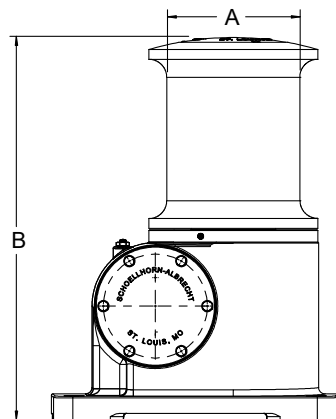

# Capstan Comparison

**Schoellhorn-Albrecht  
SA1214-5-48**

**Pull-Pak  
50A**

Company	Part No.	Motor HP	Rope Speed (FPM)	Starting Pull (LBS)	Running Pull (LBS)	A	B	C	D	E	F	G	H
Schoellhorn-Albrecht	SA1214-5-48	5	48	8,400	3,200	12	29-3/8"	29"	36-1/2"	15"	22-1/8"	12"	18-5/8"
Pull-Pak	50A	5	45	6,000	3,000	7	22-3/8"	20-5/8"	28-5/8"	18-1/2"	18-1/2"	15-1/4"	15-1/4"