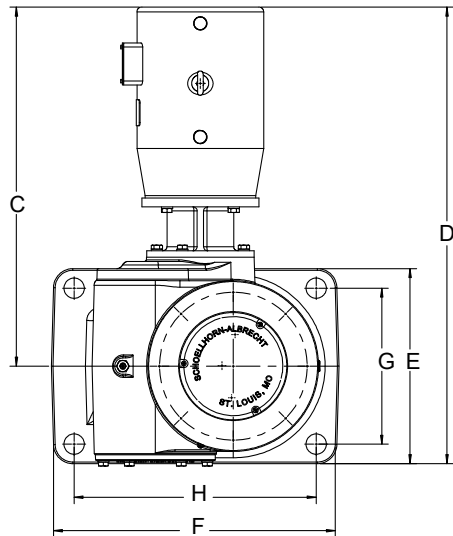

# Capstan Comparison

**Schoellhorn-Albrecht  
SA1214-5-48**

**Pull-Pak  
50A**

Company	Part No.	Motor HP	Rope Speed (FPM)	Starting Pull (LBS)	Running Pull (LBS)	A	B	C	D	E	F	G	H
Schoellhorn-Albrecht	SA1214-5-48	5	48	8,400	3,200	12	29-3/8"	29"	36-1/2"	15"	22-1/8"	12"	18-5/8"
Pull-Pak	50A	5	45	6,000	3,000	7	22-3/8"	20-5/8"	28-5/8"	18-1/2"	18-1/2"	15-1/4"	15-1/4"