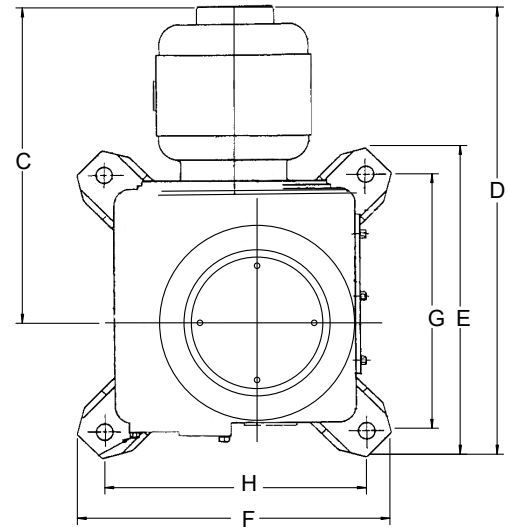

# Capstan Comparison

**Schoellhorn-Albrecht  
SA1214-5-48**

**Pull-Pak  
50A**

Company	Part No.	Motor HP	Rope Speed (FPM)	Starting Pull (LBS)	Running Pull (LBS)	A	B	C	D	E	F	G	H
Schoellhorn-Albrecht	SA1214-5-48	5	48	8,400	3,200	12	29-3/8"	29"	36-1/2"	15"	22-1/8"	12"	18-5/8"
Pull-Pak	50A	5	45	6,000	3,000	7	22-3/8"	20-5/8"	28-5/8"	18-1/2"	18-1/2"	15-1/4"	15-1/4"