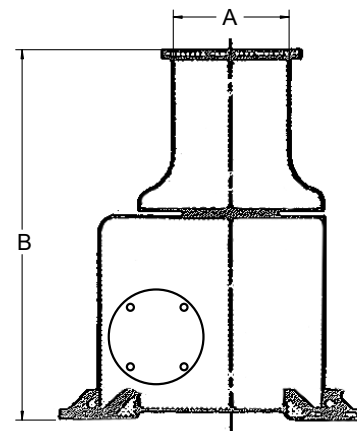

# Capstan Comparison

**Schoellhorn-Albrecht  
SA1214-5-48**

**Pull-Pak  
50A**

Company	Part No.	Motor HP	Rope Speed (FPM)	Starting Pull (LBS)	Running Pull (LBS)	A	B	C	D	E	F	G	H
Schoellhorn-Albrecht	SA1214-5-48	5	48	8,400	3,200	12	29-3/8"	29"	36-1/2"	15"	22-1/8"	12"	18-5/8"
Pull-Pak	50A	5	45	6,000	3,000	7	22-3/8"	20-5/8"	28-5/8"	18-1/2"	18-1/2"	15-1/4"	15-1/4"